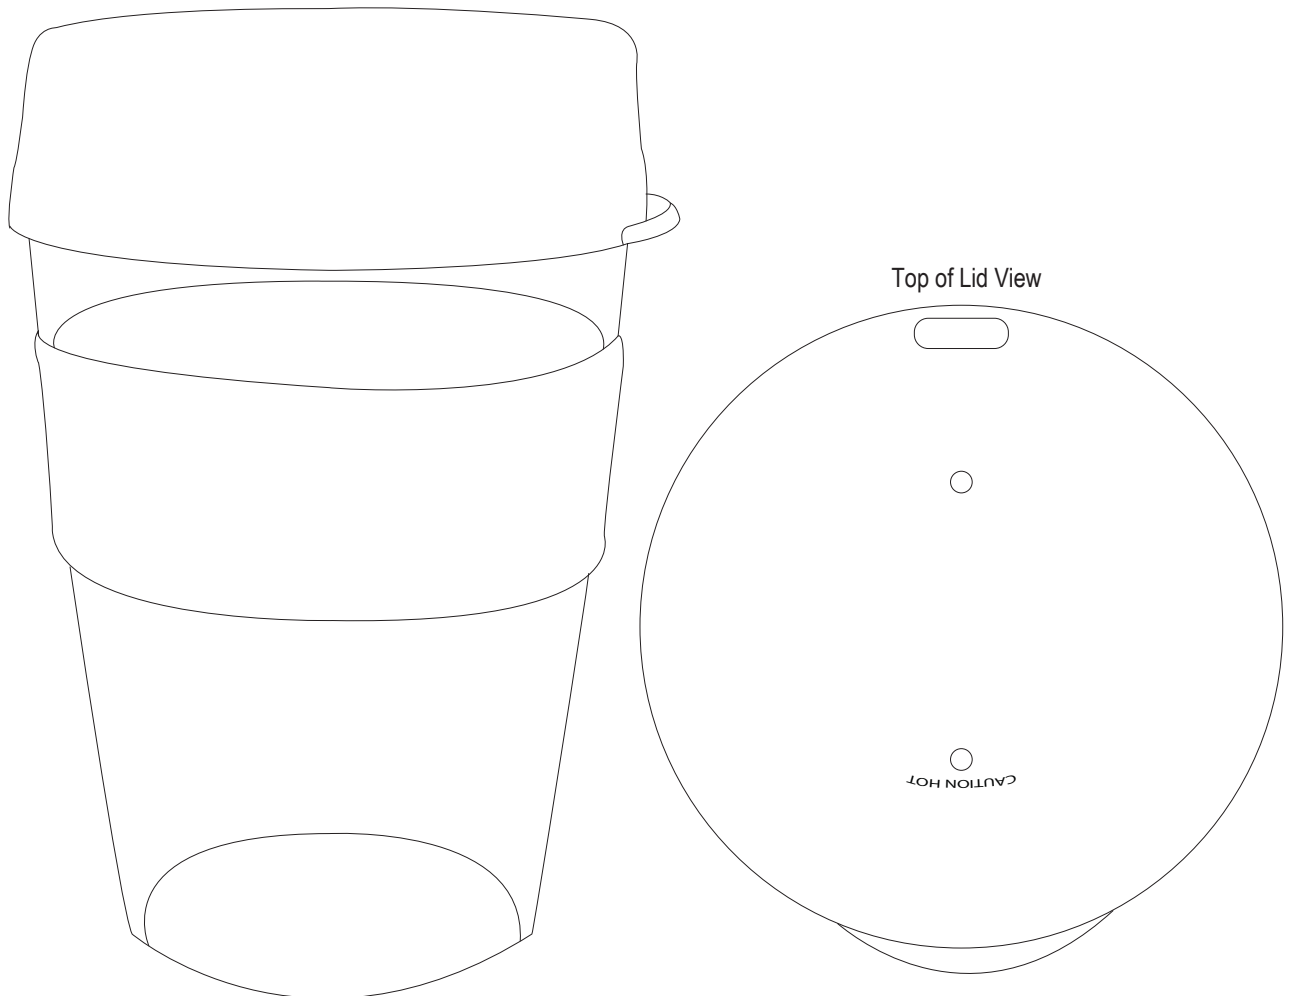

# Product Art Template

Product: **CC1002 - Carry Cup Glass**  
Product Size: **130mm(h) x 80mm(w)**  
Product Colour:  
Decoration Size: **mm(w) x mm(h)**  
Decoration Method:  
Decoration Colour:

**Artwork  
Approval**

Art Version: V1

**Product Scale 100%**

---

**Notes:**

Please check that all the details are correct before providing your approval with confirmed art version  
Where the decoration method uses digital printing techniques colours are produced using CMYK equivalent.