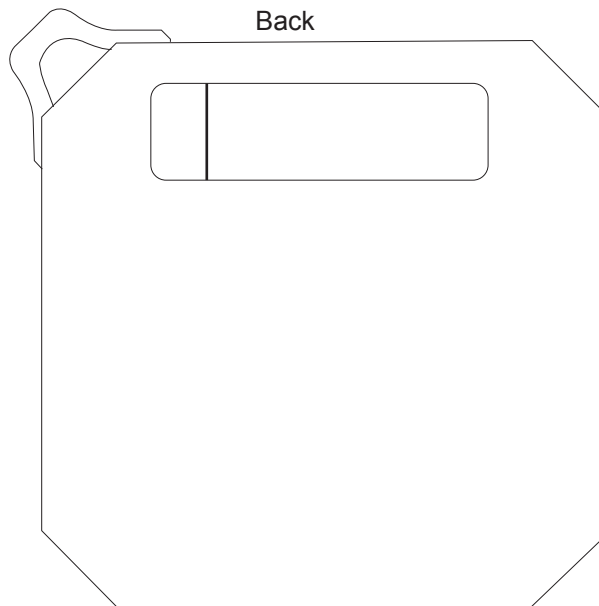

Product Art Template

Product: **7737 - Blackwater Outdoor Waterproof Bluetooth Speaker**

Product Size: **75mm(w) x 75mm(h) x 28mm(d)**

Product Colour:

Decoration Size: **mm(w) x mm(h)**

Decoration Method:

Decoration Colour:

Artwork Approval

Art Version: V1

Product Scale 100%

Art must fit within grid guide - ONLY

Front

Back

**PLEASE NOTE THAT FINE DETAILS WILL BE LOST
DUE TO HOLES IN THE GRILL**

Notes: