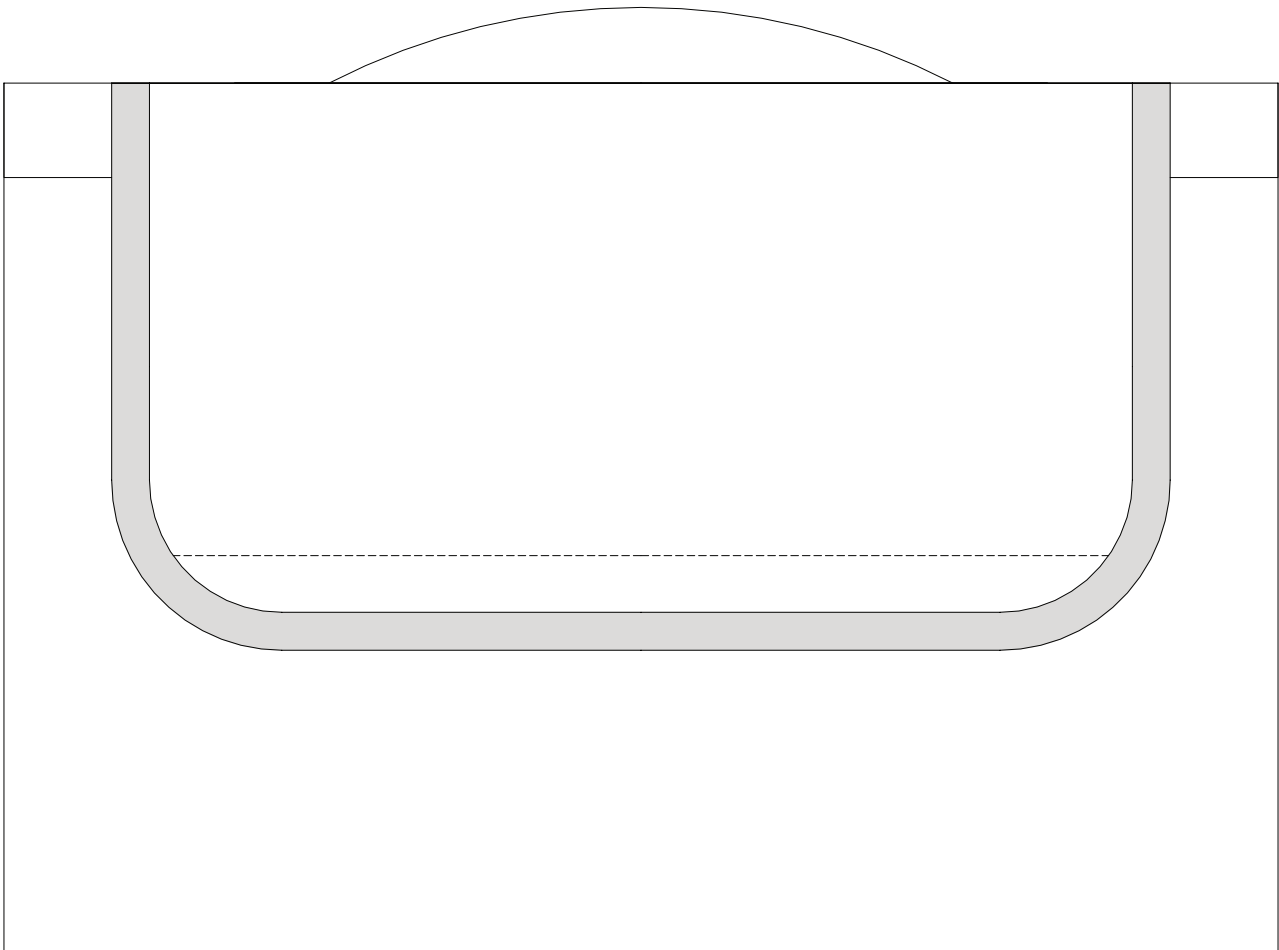

# Product Art Template

Product: **750 - Picnic Rug**  
Product Size: **1370mm(w) x 1770mm(h)**  
Product Colour:  
Decoration Size: **mm(w) x mm(h)**  
Decoration Method:  
Decoration Colour:

**Artwork  
Approval**

Art Version: V1

**Product Scale 50%**

---

**Notes:**

Please check that all the details are correct before providing your approval with confirmed art version  
Where the decoration method uses digital printing techniques colours are produced using CMYK equivalent.