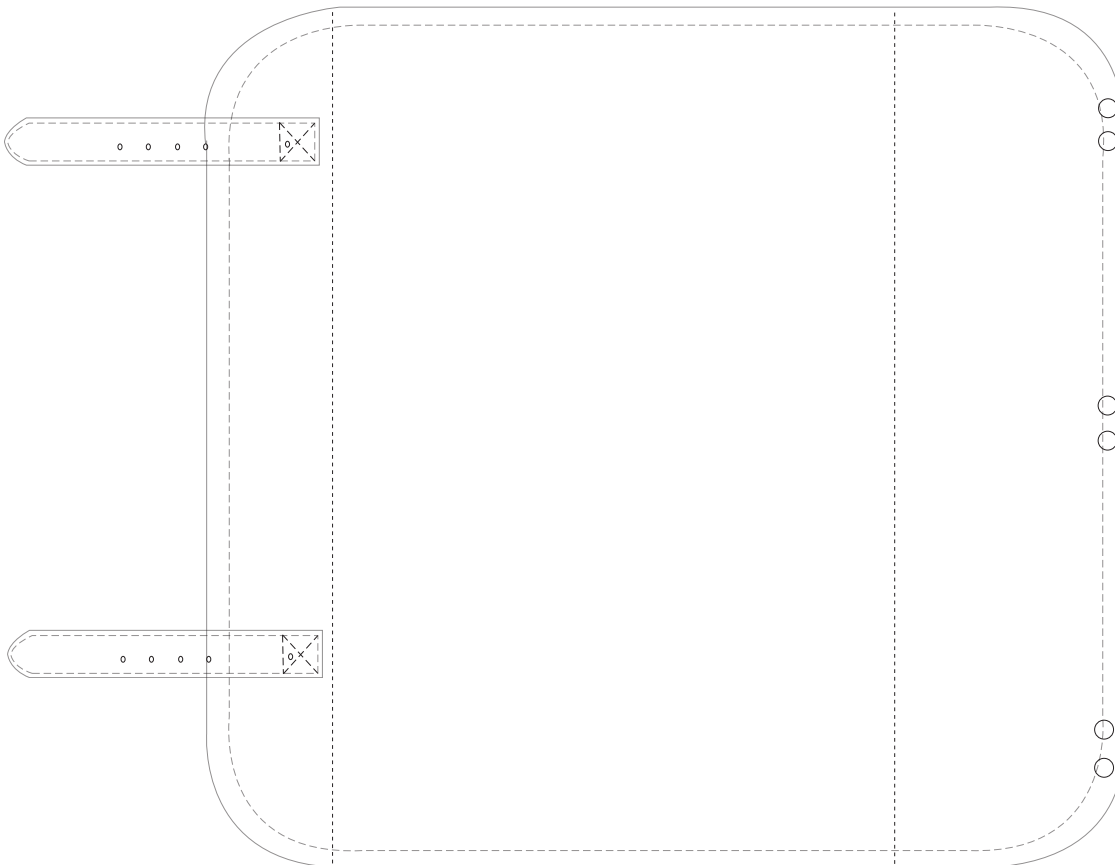

Product Art Template

Product: **TM1046 - Trekk Wicker Basket with Picnic Table**

Product Size: **460mm(w) x 255mm(h) x 300mm(d)**

Product Colour: -

Decoration Size: **mm(w) x mm(h)**

Decoration Method: -

Decoration Colour: -

Artwork Approval

Art Version: V1

Product Scale 25%

Cover

Notes:

Please check that all the details are correct before providing your approval with confirmed art version
Where the decoration method uses digital printing techniques colours are produced using CMYK equivalent.

Lid - Closed view

Lid - Open view