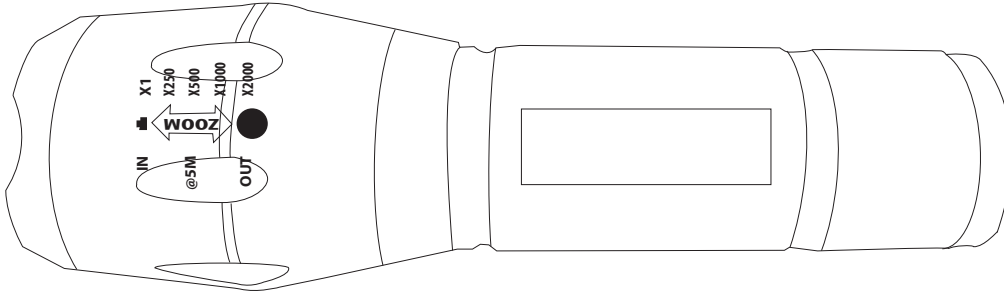

# Product Art Template

Product: **TK1045 - Trekk 300 Lumens Torch**

Product Size: **Torch: 133mm(w) x 38mm Ø;  
Pouch: 48mm(w) x 160mm(h)**

Product Colour: -

Decoration Size: **mm(w) x mm(h)**

Decoration Method: -

Decoration Colour: -

**Artwork Approval**

Art Version: V1

**Product Scale 100%**

Pouch

Box/Packaging

**Notes:**

Please check that all the details are correct before providing your approval with confirmed art version  
Where the decoration method uses digital printing techniques colours are produced using CMYK equivalent.