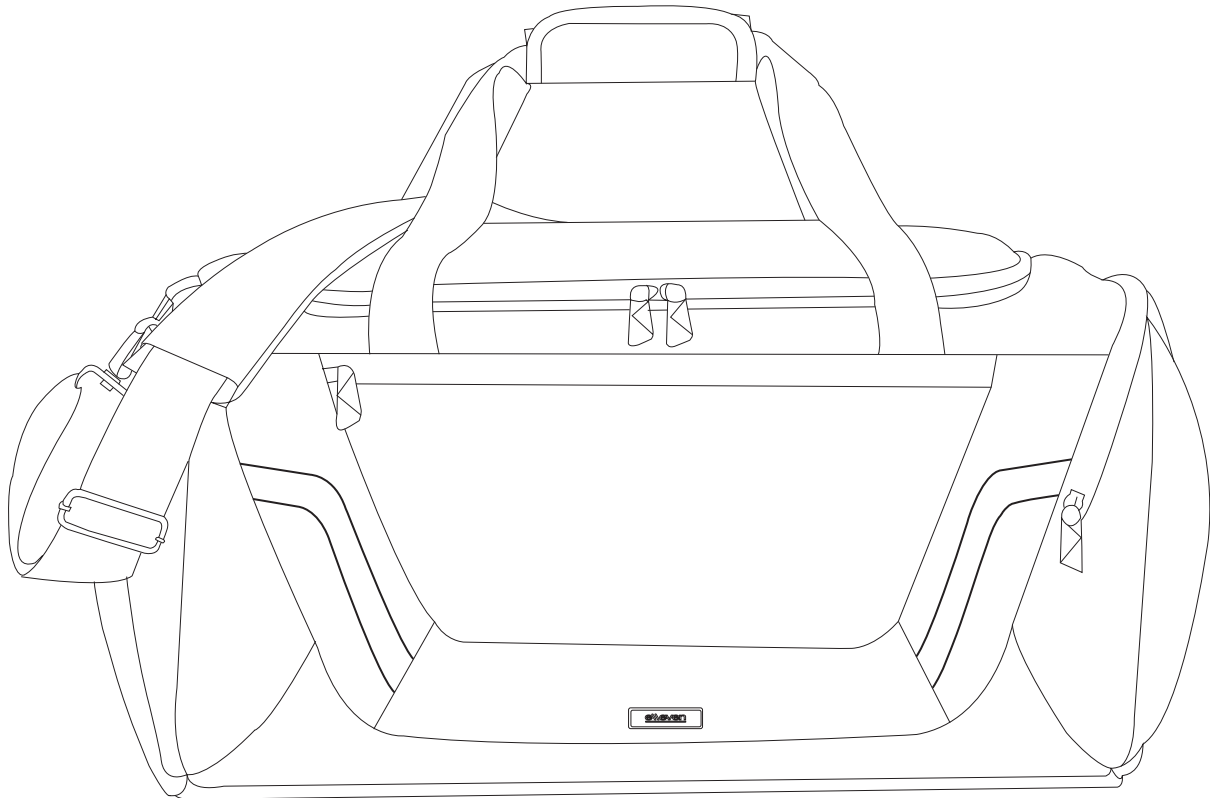

Product Art Template

Product: **EL025 - Elleven™ Arc 21" Travel
Duffel**

Product Size: **546mm(w) x 304mm(h) x 228mm(d)**

Product Colour:

Decoration Size: **mm(w) x mm(h)**

Decoration Method:

Decoration Colour:

**Artwork
Approval**

Art Version: V1

Product Scale 25%

Front

Notes:

Please check that all the details are correct before providing your approval with confirmed art version

Where the decoration method uses digital printing techniques colours are produced using CMYK equivalent.