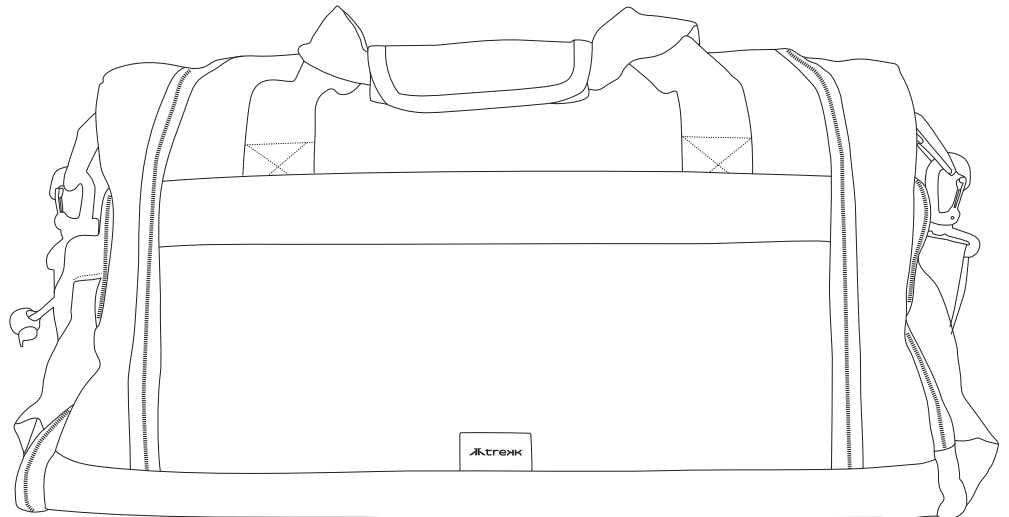

Product Art Template

Product: **TK1048 - Trekk S-Max Sportsbag**
Product Size: **515mm(w) x 270mm(h) x 280mm(d)**
Product Colour:
Decoration Size: **mm(w) x mm(h)**
Decoration Method:
Decoration Colour:

Artwork Approval

Art Version: V1

Product Scale 25%

Front

Back

Notes:

Please check that all the details are correct before providing your approval with confirmed art version
Where the decoration method uses digital printing techniques colours are produced using CMYK equivalent.