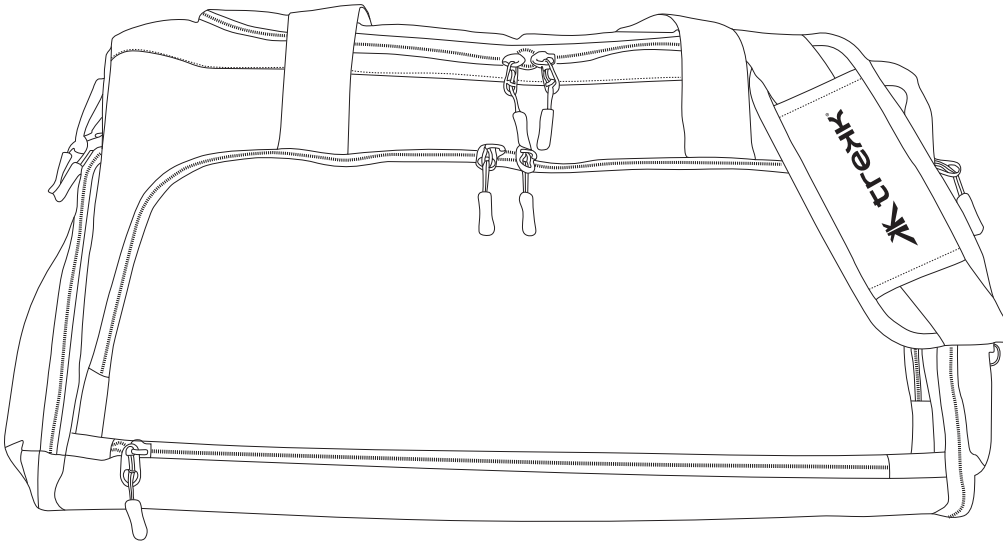

Product Art Template

Product: **TK1048 - Trekk S-Max Sportsbag**
Product Size: **515mm(w) x 270mm(h) x 280mm(d)**
Product Colour:
Decoration Size: **mm(w) x mm(h)**
Decoration Method:
Decoration Colour:

Artwork Approval

Art Version: V1

Product Scale 25%

Front

Back

Notes:

Please check that all the details are correct before providing your approval with confirmed art version
Where the decoration method uses digital printing techniques colours are produced using CMYK equivalent.