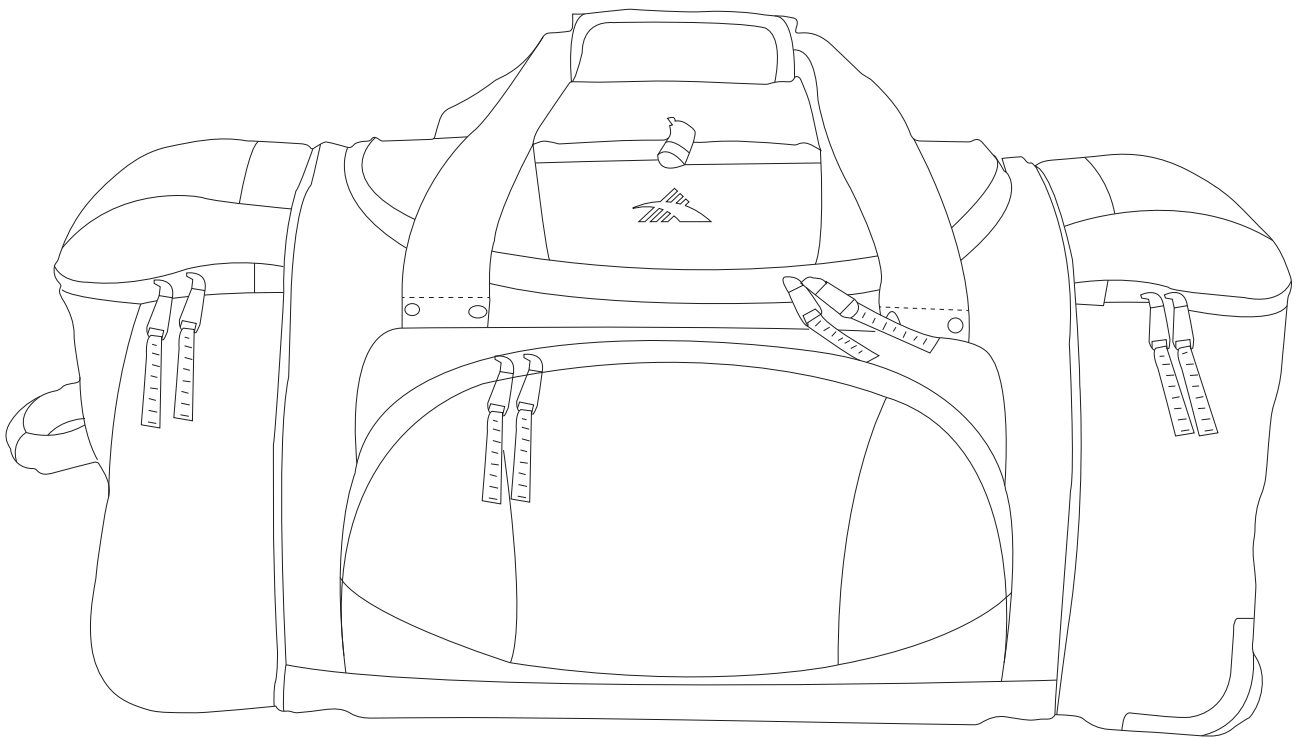

Product Art Template

Product: **HS1012 - High Sierra 26 inch Wheeled
Duffel Bag**

Product Size: **660mm(w) x 330mm(h) x 304mm(d)**

Product Colour:

Decoration Size: **mm(w) x mm(h)**

Decoration Method:

Decoration Colour:

**Artwork
Approval**

Art Version: V1

Product Scale 25%

Notes:

Please check that all the details are correct before providing your approval with confirmed art version

Where the decoration method uses digital printing techniques colours are produced using CMYK equivalent.