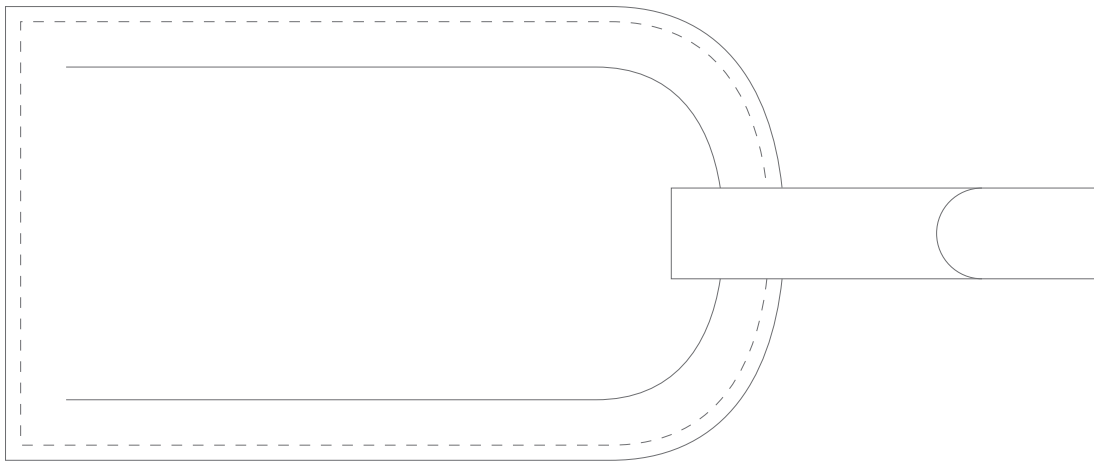

# Product Art Template

Product: **9161 - Coloured Luggage Tag**  
Product Size: **105mm(w) x 60mm(h)**  
Product Colour:  
Decoration Size: **mm(w) x mm(h)**  
Decoration Method:  
Decoration Colour:

**Artwork  
Approval**

Art Version: V1

**Product Scale 100%**

**Front**

**Back**

**Notes:**

Please check that all the details are correct before providing your approval with confirmed art version  
Where the decoration method uses digital printing techniques colours are produced using CMYK equivalent.