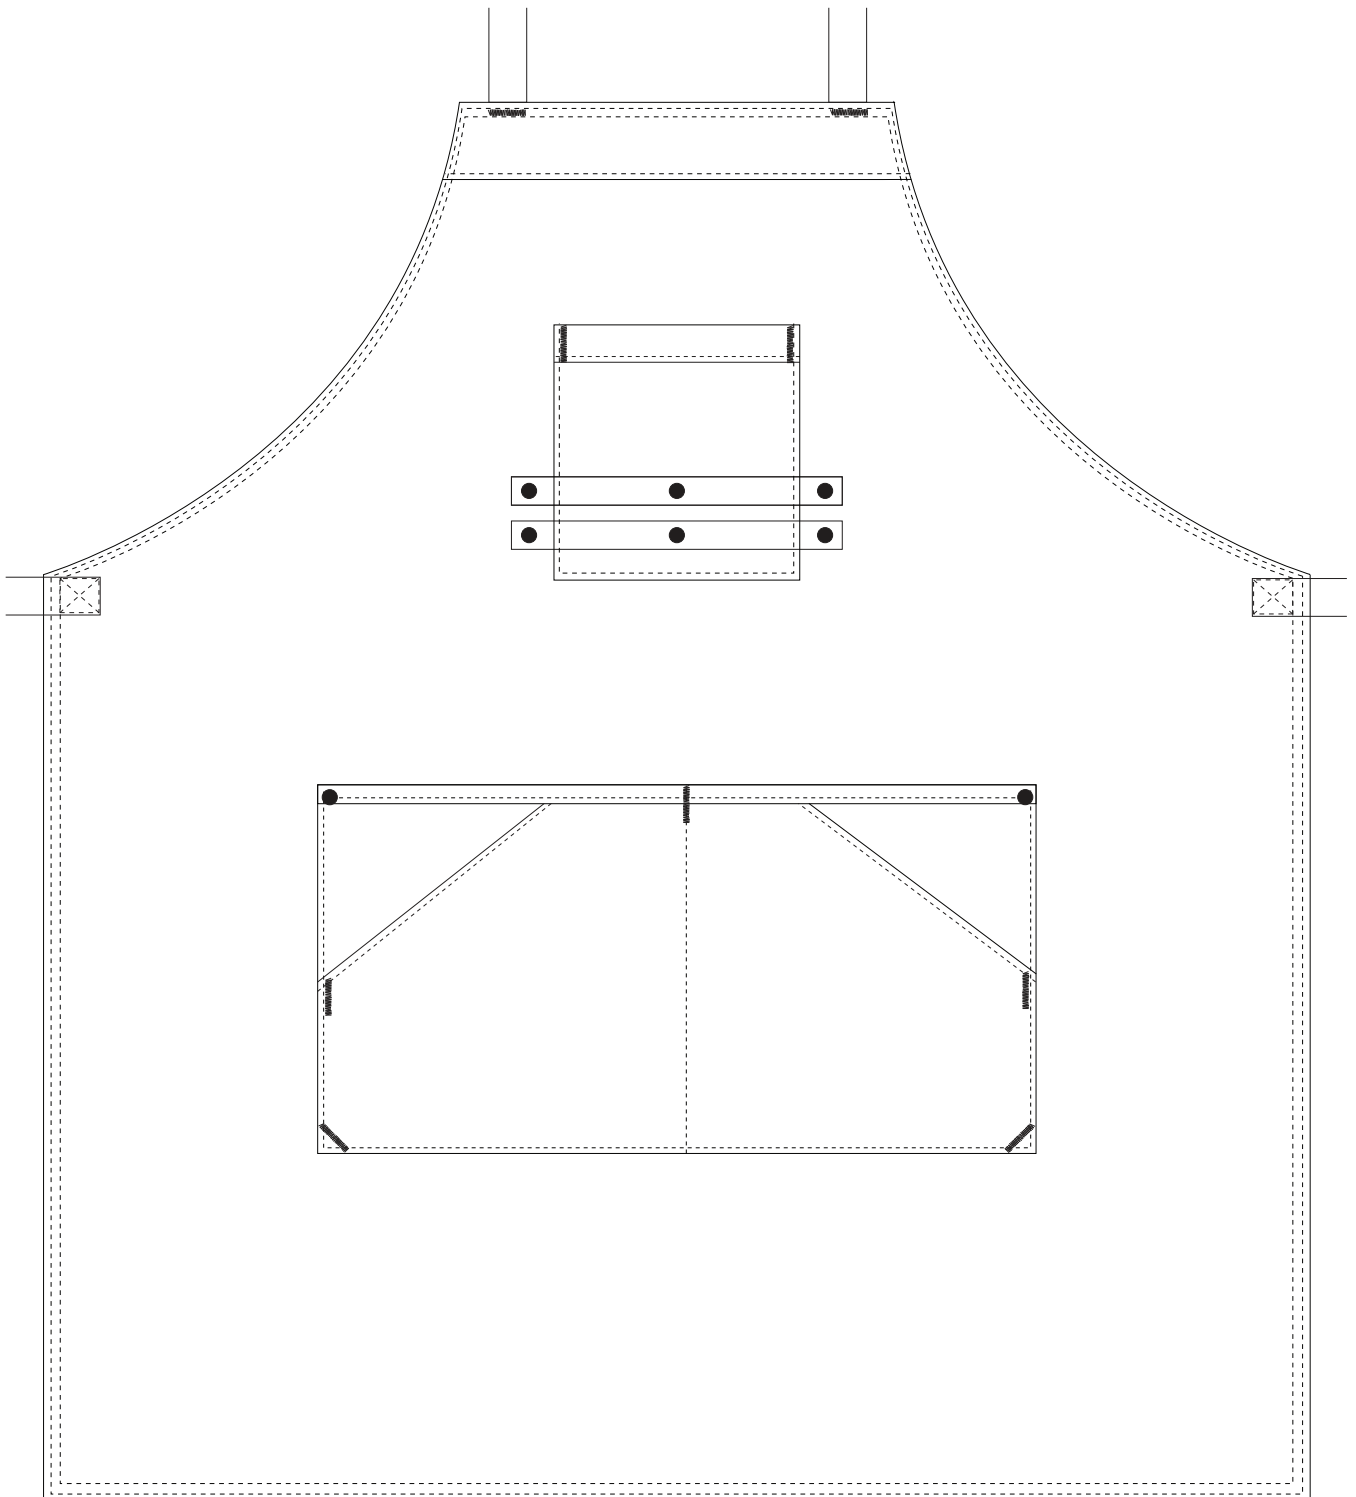

Product Art Template

Product: **4281 - Cafe Apron**
Product Size: **670mm(w) x 735mm**
Product Colour:
Decoration Size: **mm(w) x mm(h)**
Decoration Method:
Decoration Colour:

Artwork Approval

Art Version: V1

Product Scale 25%

Notes:

Please check that all the details are correct before providing your approval with confirmed art version
Where the decoration method uses digital printing techniques colours are produced using CMYK equivalent.