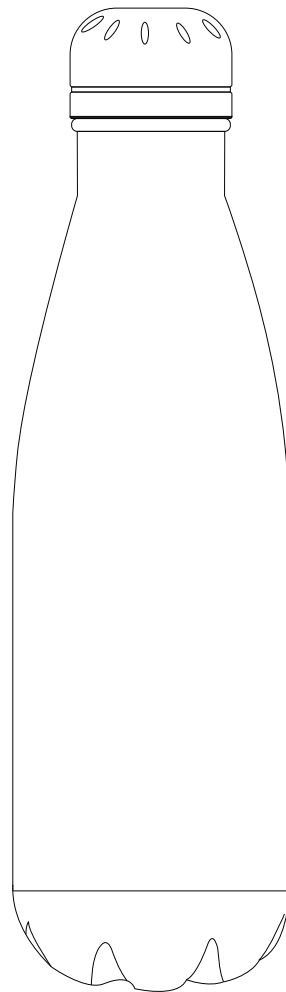

Product Art Template

Product: **4070RT - Copper Vacuum Insulated
Bottle 500ml with Rotary Digital Print**
Product Size: **74mm(dia) x 260mm(h)**
Product Colour: **White**
Decoration Size: **mm(w) x mm(h)**
Decoration Method:
Decoration Colour:

**Artwork
Approval**

Art Version: V1

Product Scale 50%

Notes:

Please check that all the details are correct before providing your approval with confirmed art version
Where the decoration method uses digital printing techniques colours are produced using CMYK equivalent.

Product: **4070RT - Copper Vacuum Insulated Bottle 500ml with Rotary Digital Print**
Product Size: **74mm(dia) x 260mm(h)**
Product Colour: **White**
Decoration Size: **mm(w) x mm(h)**
Decoration Method: **Rotary Print**
Decoration Colour:

Artwork Approval

Art Version: V1

**Rotary Print
Product Scale 50%**

Red line represents MDA (MAX DEC AREA)
Blue line represents art deck size for Rotary Print
Blue line represents art deck size for Rotary Print - Small