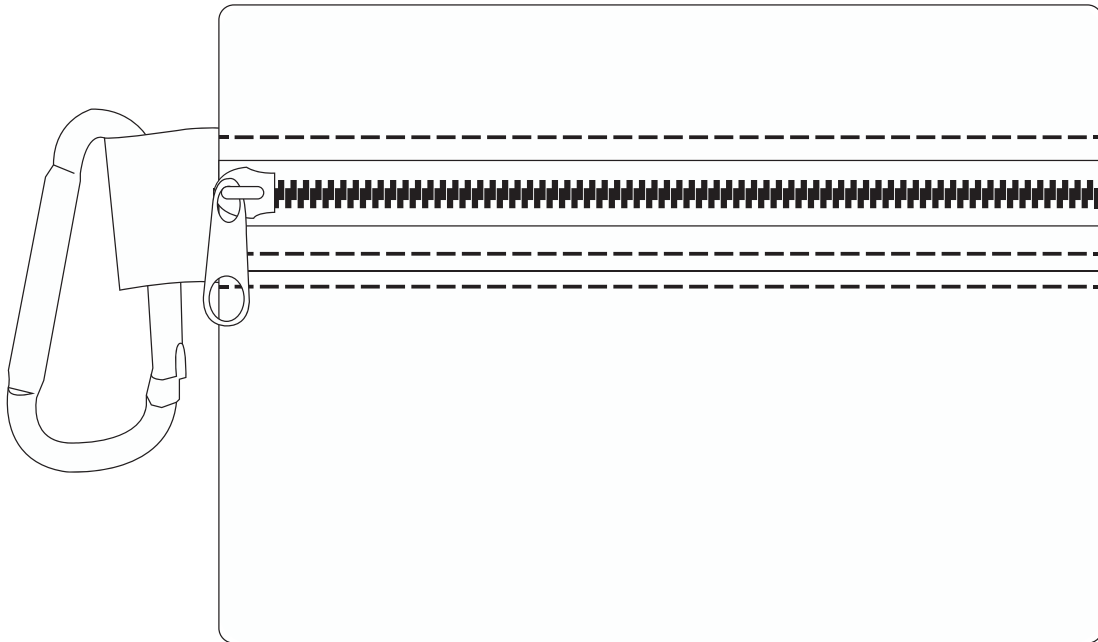

Product Art Template

Product: **1389 - Zippered 20-Piece First Aid Pouch**

Product Size: **114.3mm(w) x 82.55mm(h) x 12.7mm(d)**

Product Colour:

Decoration Size: **mm(w) x mm(h)**

Decoration Method:

Decoration Colour:

**Artwork
Approval**

Art Version: V1

Product Scale 100%

Notes:

Please check that all the details are correct before providing your approval with confirmed art version

Where the decoration method uses digital printing techniques colours are produced using CMYK equivalent.