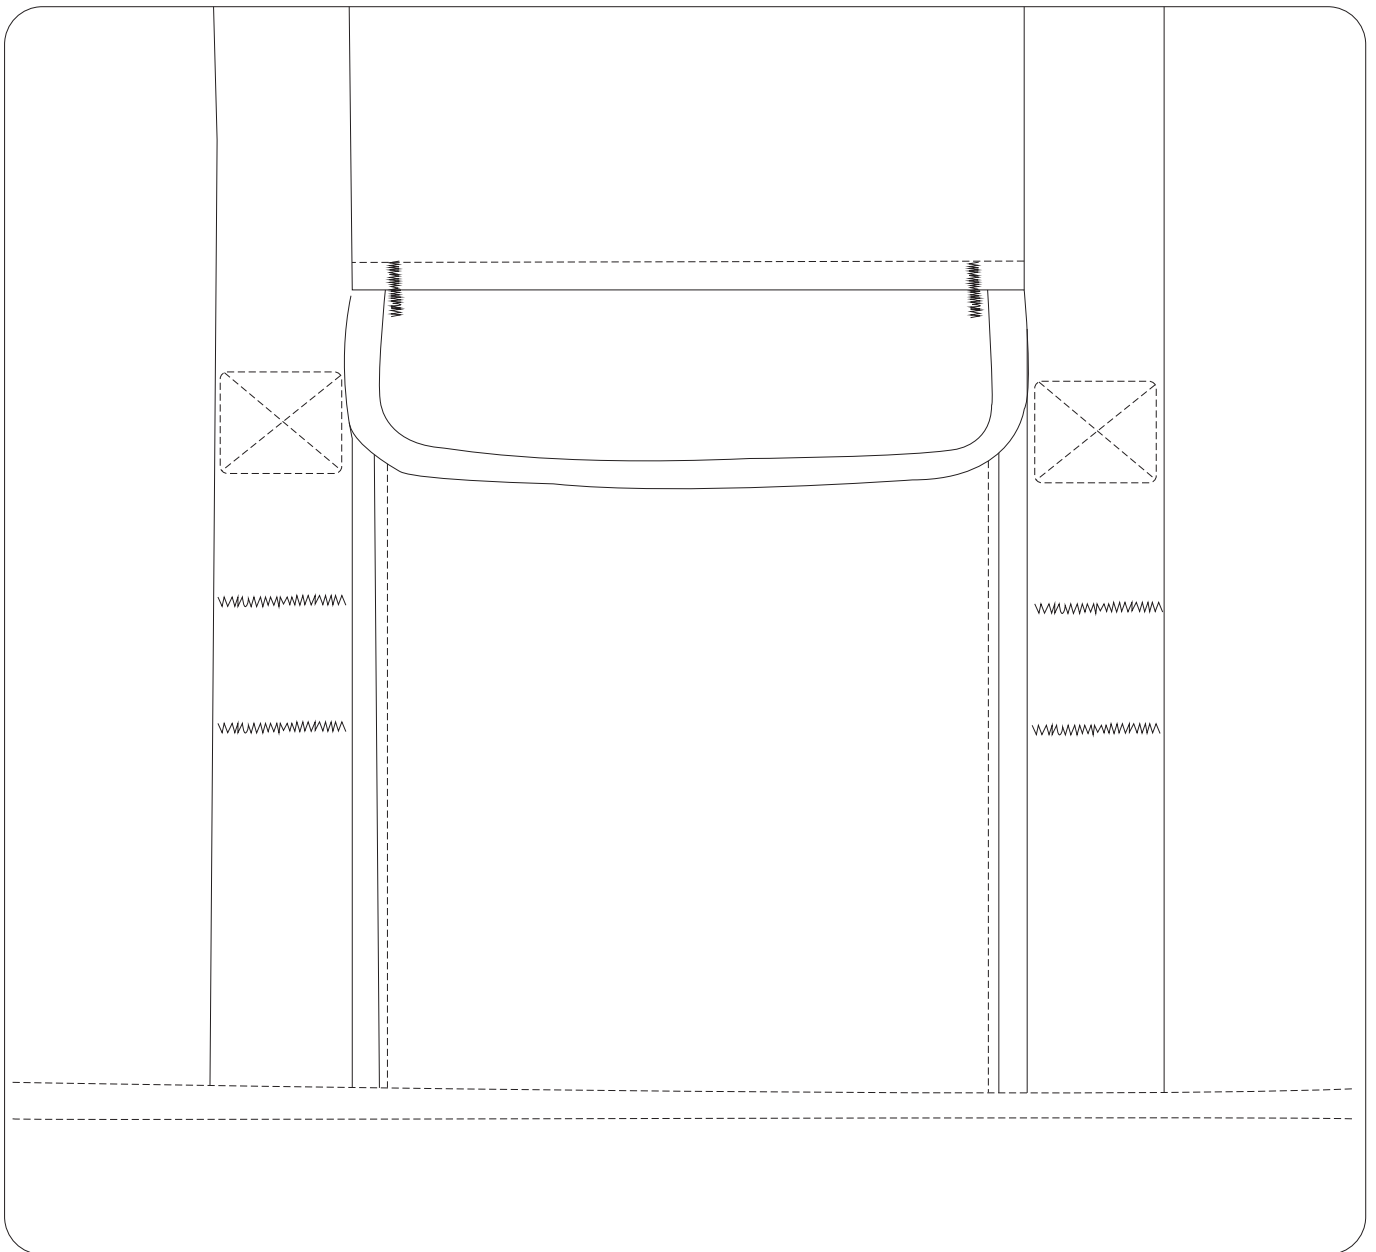

Product Art Template

Product: **AZ1006 - Arctic Zone® 24 Can Workmans Pro Cooler**

Product Size: **355mm(w) x 315mm(h) x 215mm(d)**

Product Colour:

Decoration Size: **mm(w) x mm(h)**

Decoration Method:

Decoration Colour:

Artwork Approval

Art Version: V1

Product Scale 50%

Notes:

Please check that all the details are correct before providing your approval with confirmed art version
Where the decoration method uses digital printing techniques colours are produced using CMYK equivalent.