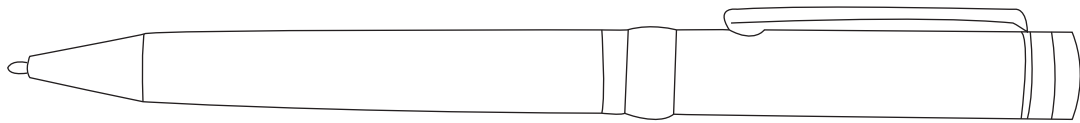

# Product Art Template

Product: **6015 - Nautilus Ballpoint Pen**  
Product Size: **139mm(h)**  
Product Colour:  
Decoration Size: **mm(w) x mm(h)**  
Decoration Method:  
Decoration Colour:

**Artwork  
Approval**

Art Version: V1

**Product Scale 100%**

---