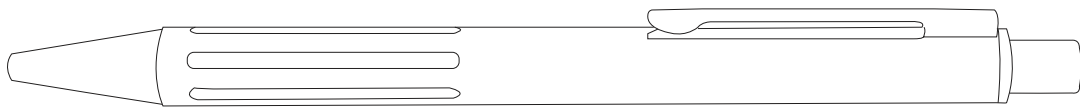

# Product Art Template

Product: **6012 - Danley Ballpoint Pen**  
Product Size: **140mm(h) x 10mm Ø**  
Product Colour:  
Decoration Size: **mm(w) x mm(h)**  
Decoration Method:  
Decoration Colour:

**Artwork  
Approval**

Art Version: V1

**Product Scale 100%**

---