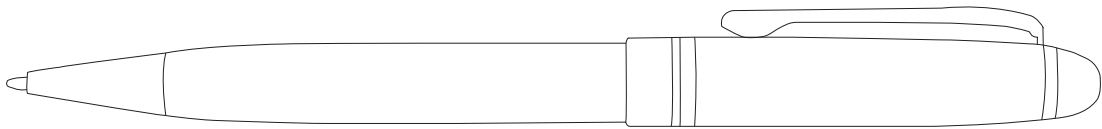

Product Art Template

Product: **6002 - Bristol Twist Ballpoint Pen**
Product Size: **141mm(h) x 15.5mmØ**
Product Colour:
Decoration Size: **mm(w) x mm(h)**
Decoration Method:
Decoration Colour:

**Artwork
Approval**

Art Version: V1

Product Scale 100%

Notes:

Please check that all the details are correct before providing your approval with confirmed art version
Where the decoration method uses digital printing techniques colours are produced using CMYK equivalent.