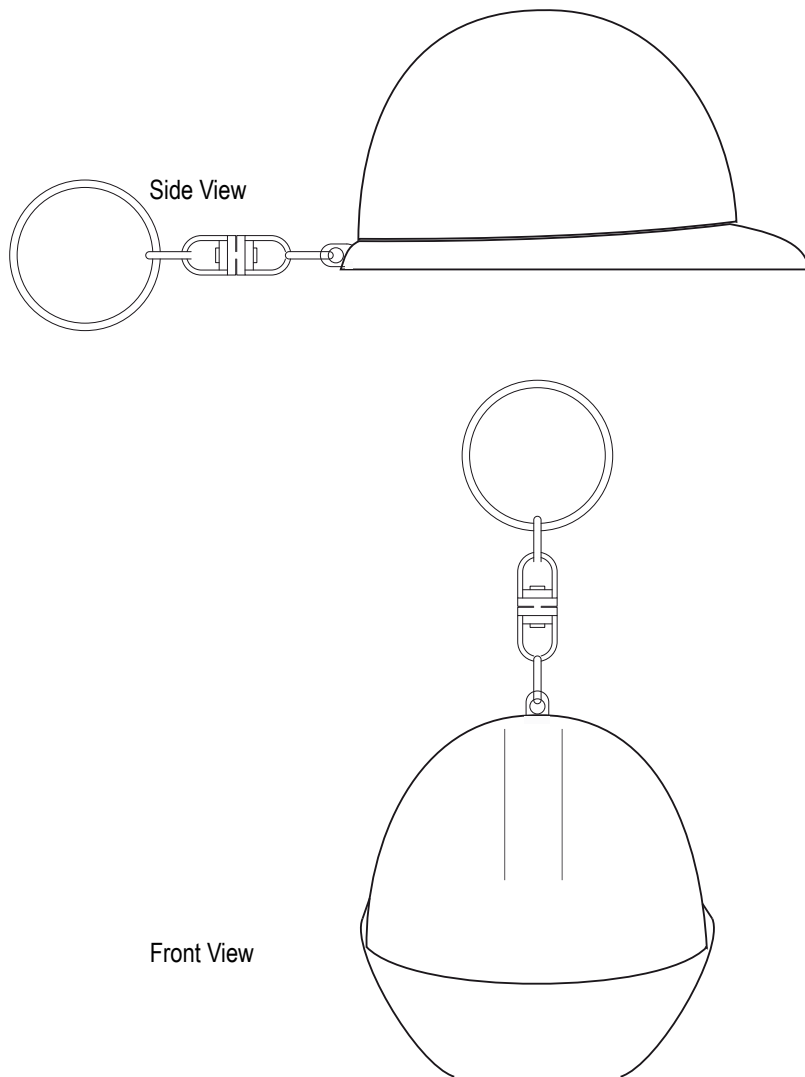

Product Art Template

Product: **1290 - Hard Hat Keyring**
Product Size: **47mm(w) x 31mm(h) x 62mm(d)** - Helmet only
Product Colour:
Decoration Size: **mm(w) x mm(h)**
Decoration Method:
Decoration Colour:

Artwork Approval

Art Version: V1

Product Scale 100%

Notes:

Please check that all the details are correct before providing your approval with confirmed art version
Where the decoration method uses digital printing techniques colours are produced using CMYK equivalent.