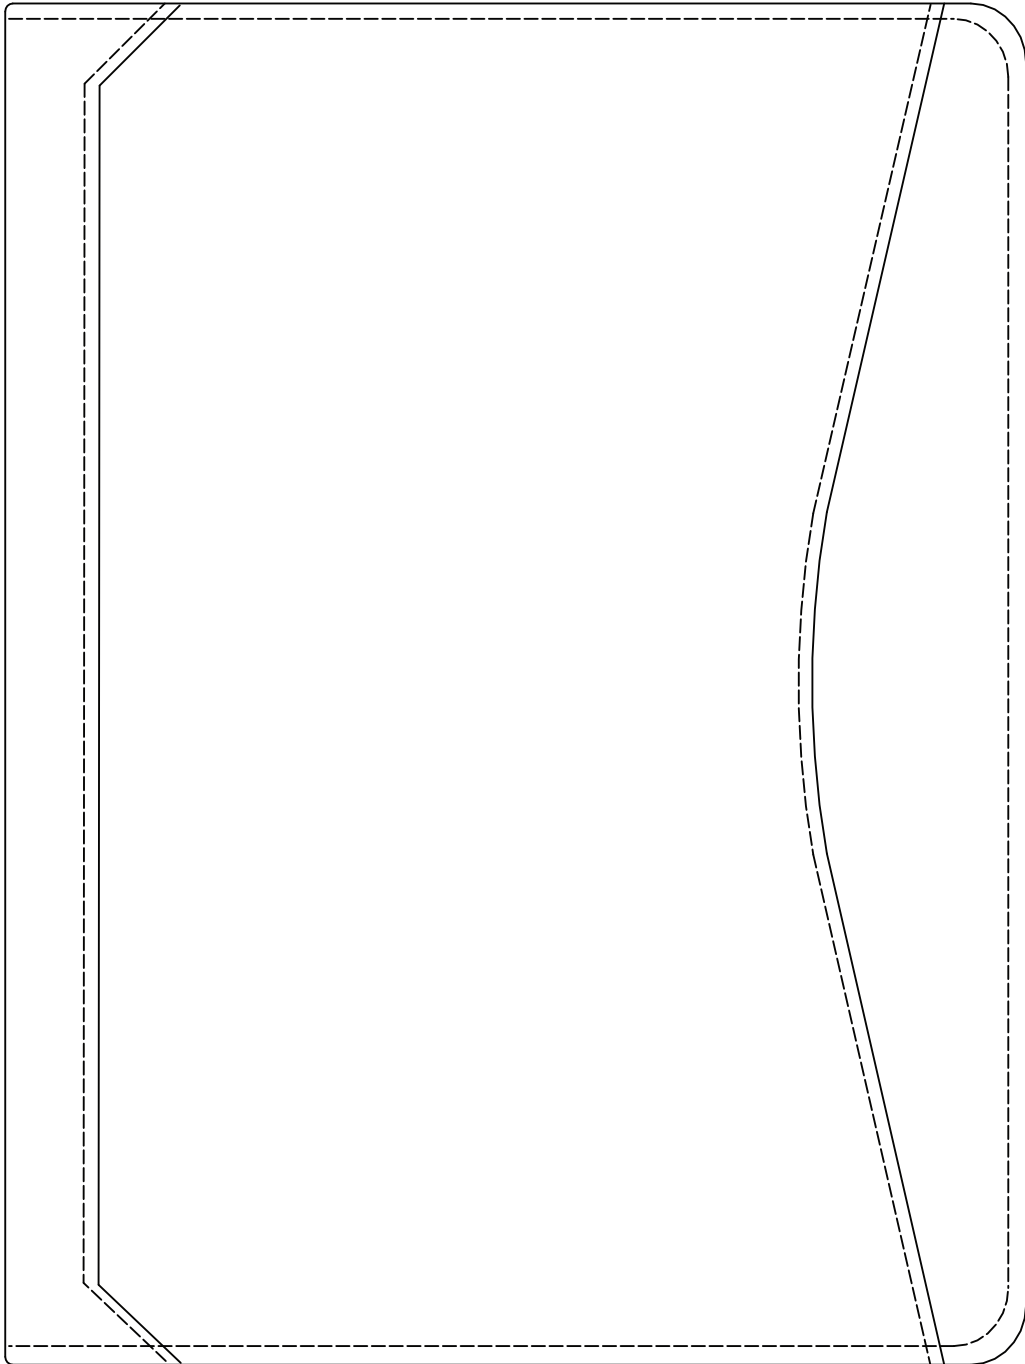

Product Art Template

Product: **505 - A4 Leather Compendium**
Product Size: **270mm(w) x 360mm(h) x 38mm(d)**
Product Colour:
Decoration Size: **mm(w) x mm(h)**
Decoration Method:
Decoration Colour:

**Artwork
Approval**

Art Version: V1

Product Scale 50%

Notes:

Please check that all the details are correct before providing your approval with confirmed art version
Where the decoration method uses digital printing techniques colours are produced using CMYK equivalent.