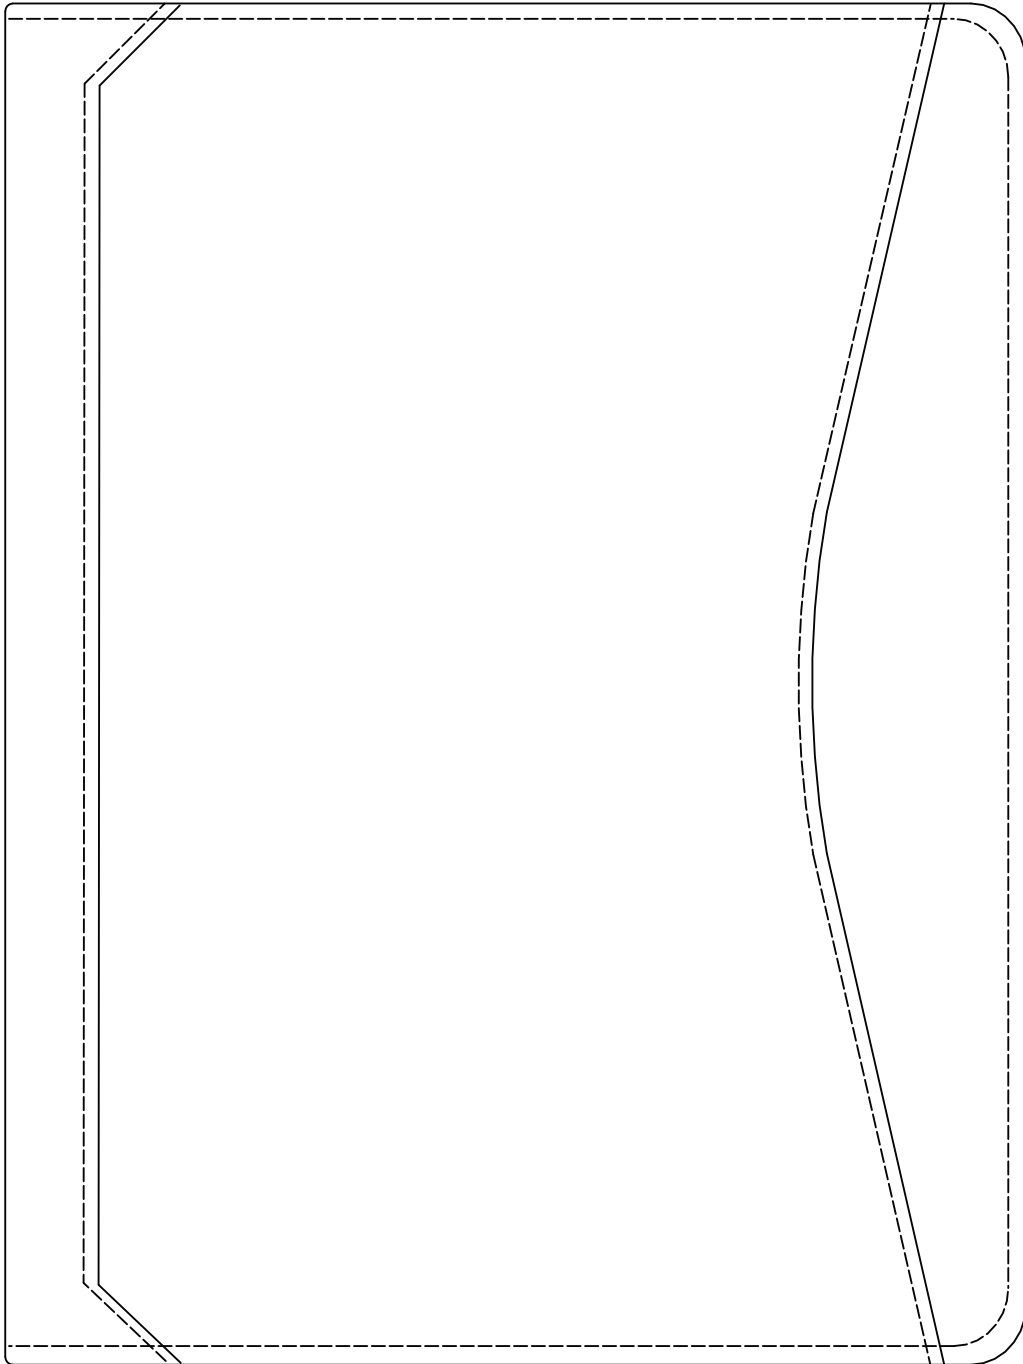

Product Art Template

Product: **505 - A4 Leather Compendium**
Product Size: **270mm(w) x 360mm(h) x 38mm(d)**
Product Colour:
Decoration Size: **mm(w) x mm(h)**
Decoration Method:
Decoration Colour:

**Artwork
Approval**

Art Version: V1

Product Scale 50%

Notes:

Please check that all the details are correct before providing your approval with confirmed art version
Where the decoration method uses digital printing techniques colours are produced using CMYK equivalent.