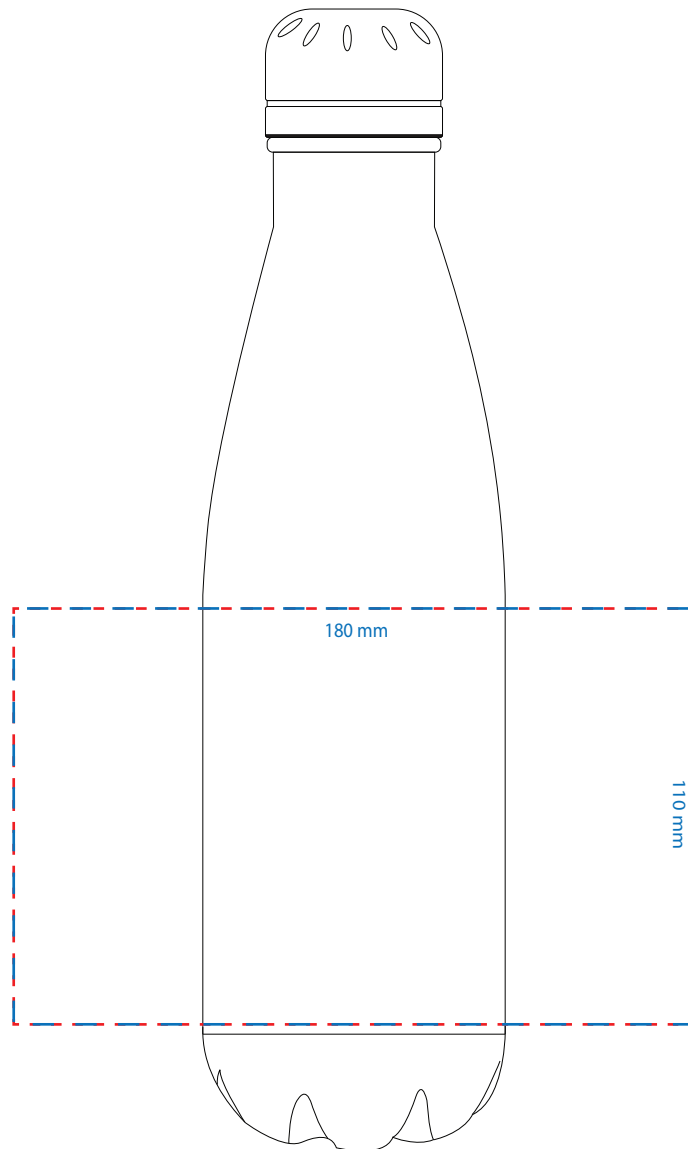

Product: **5262 - Mega Copper Vacuum Insulated Bottle**
Product Size: **80mm(dia) x 302mm(h)**
Product Colour:
Decoration Size: **mm(w) x mm(h)**
Decoration Method: **Rotary Print**
Decoration Colour:

Artwork Approval

Art Version: V1

**Rotary Print
Product Scale 50%**

Red line represents MDA (MAX DEC AREA)
Blue line represents art deck size for Rotary Print

Notes:

Please check that all the details are correct before providing your approval with confirmed art version
Where the decoration method uses digital printing techniques colours are produced using CMYK equivalent.