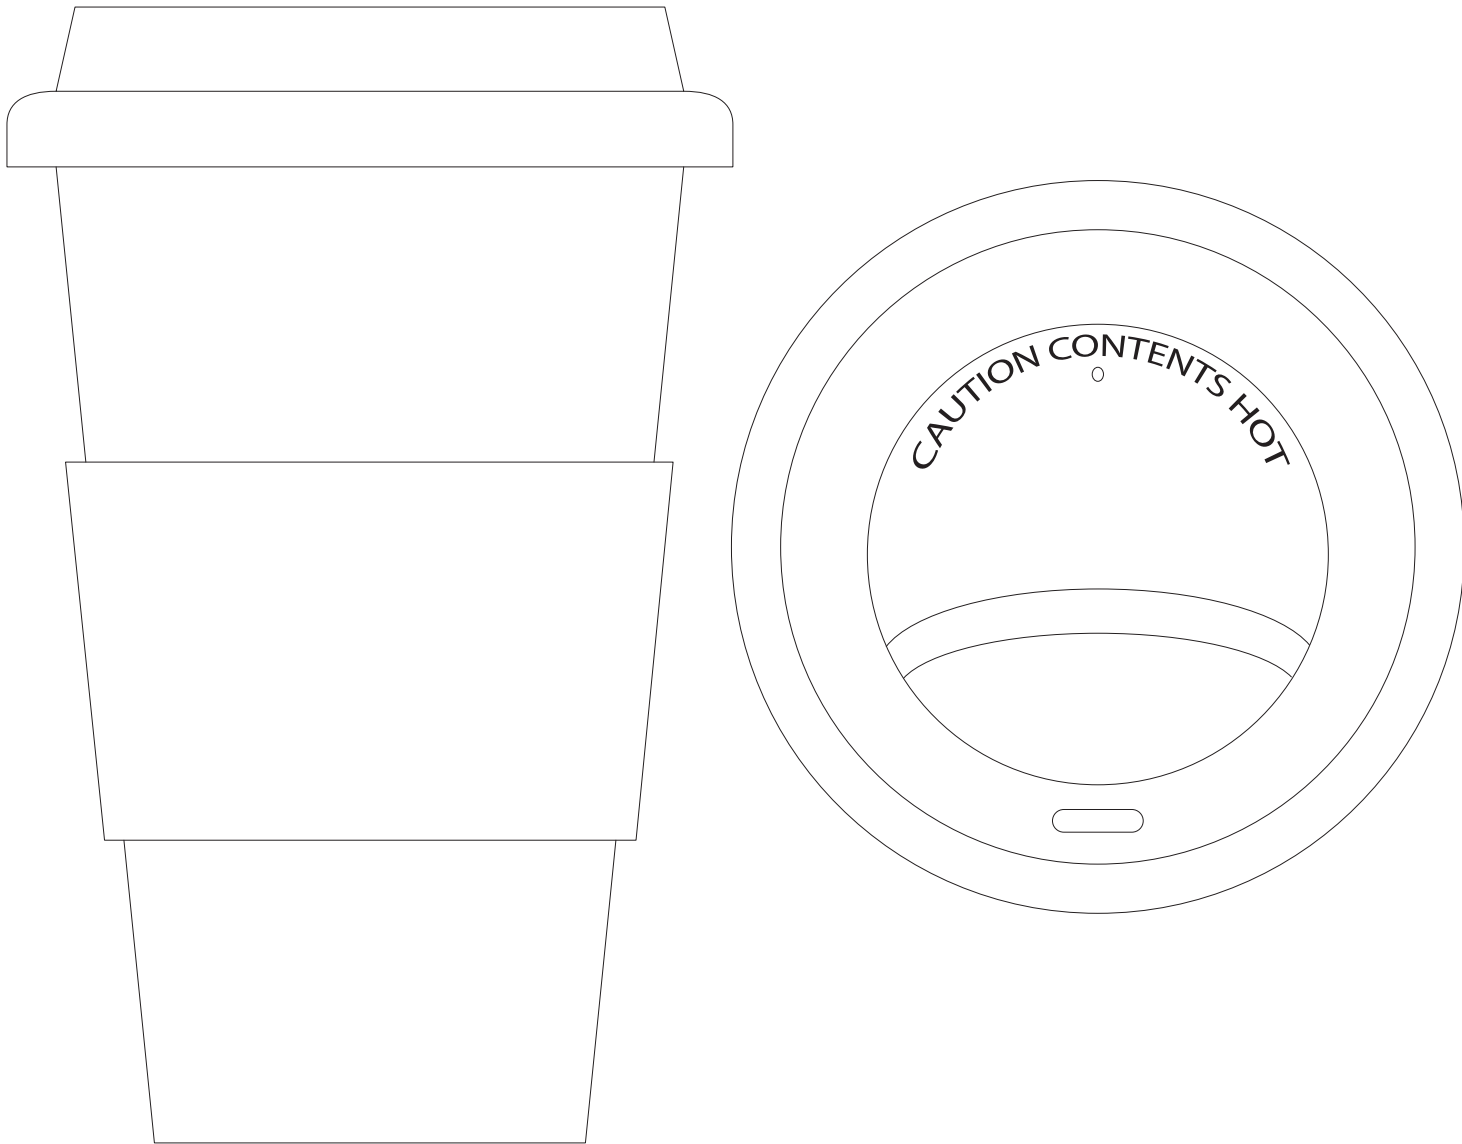

Product Art Template

Product: **4027 - Ceramic Coffee Mug**
Product Size: **150mm(h) x 95mm Ø**
Product Colour:
Decoration Size: **mm(w) x mm(h)**
Decoration Method:
Decoration Colour:

Artwork Approval

Art Version: V1

Product Scale 100%

Notes:

Please check that all the details are correct before providing your approval with confirmed art version
Where the decoration method uses digital printing techniques colours are produced using CMYK equivalent.