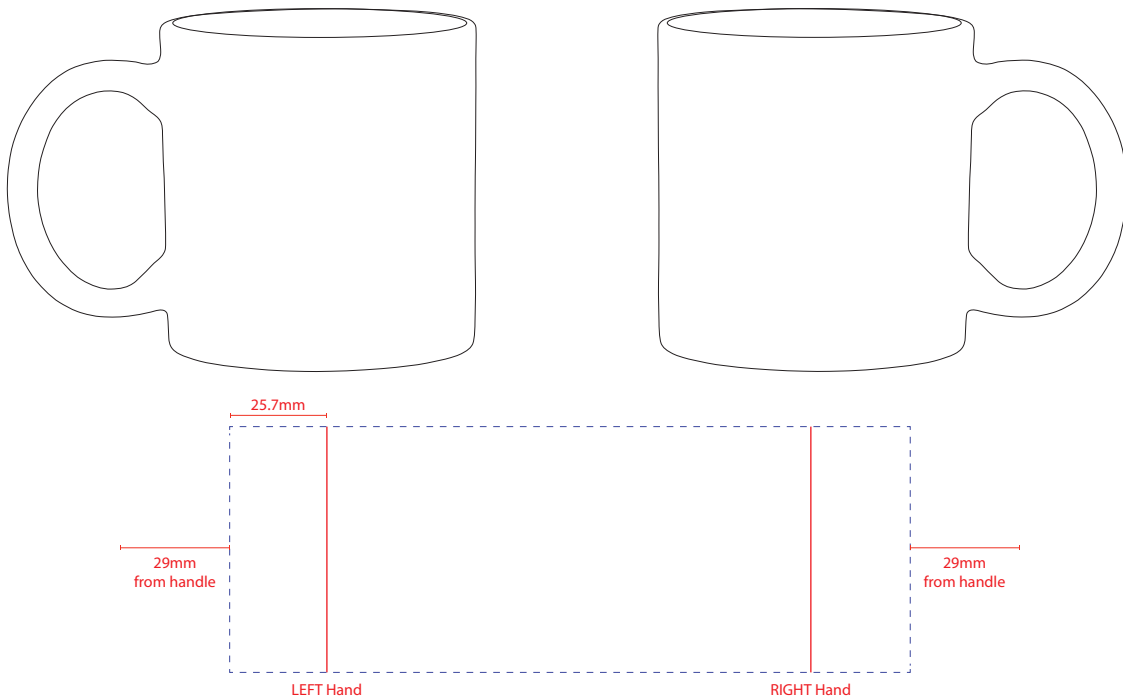

Product Art Template

Product: **400126 - Can Mug - Matte Finish**
Product Size: **83mm(w) x 96mm(h)**
Product Colour: **-**
Decoration Size: **mm(w) x mm(h)**
Decoration Method: **-**
Decoration Colour: **-**

Artwork Approval

Art Version: V1

Product Scale 50%

Notes:

Please check that all the details are correct before providing your approval with confirmed art version
Where the decoration method uses digital printing techniques colours are produced using CMYK equivalent.