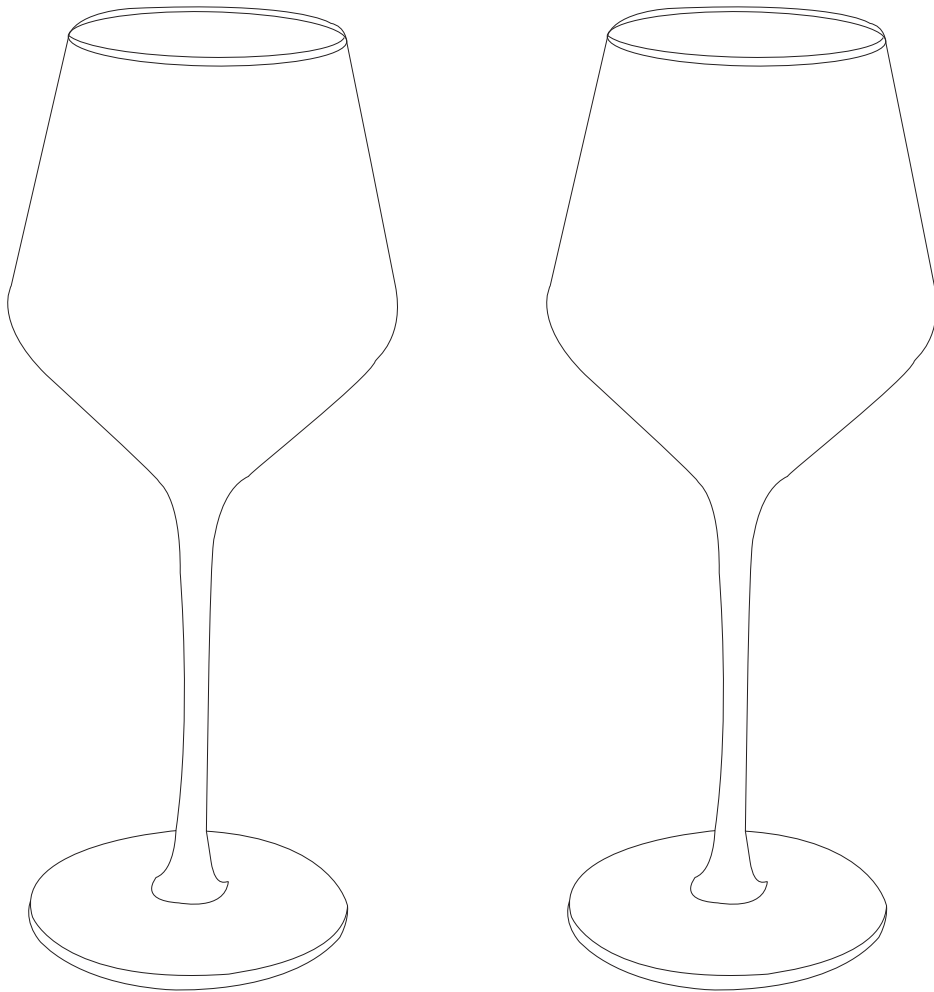

Product Art Template

Product: **1791 - Wine Glass with Gold Rim**
Product Size: **Box: 275mm(w) x 275mm(h),
Glasses: 225mm(h) x 95mm(w)**
Product Colour: -
Decoration Size: **mm(w) x mm(h)**
Decoration Method: -
Decoration Colour: -

**Artwork
Approval**

Art Version: V1

Product Scale 50%

WARNING: As we are etching into the surface of the glass, some glasses will present with imperfections in the logo, and fine details may be lost in some circumstances.

Product Scale 50%

Lid