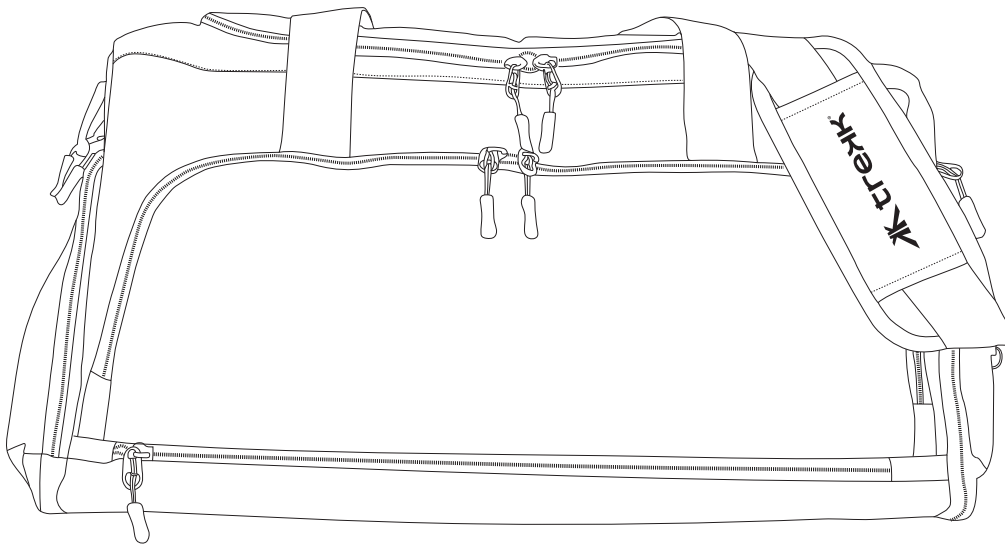

Product Art Template

Product: **TK1048 - Trekk S-Max Sportsbag**
Product Size: **515mm(w) x 270mm(h) x 280mm(d)**
Product Colour:
Decoration Size: **mm(w) x mm(h)**
Decoration Method:
Decoration Colour:

Artwork Approval

Art Version: V1

Product Scale 25%

Front

Back

Notes:

Please check that all the details are correct before providing your approval with confirmed art version
Where the decoration method uses digital printing techniques colours are produced using CMYK equivalent.