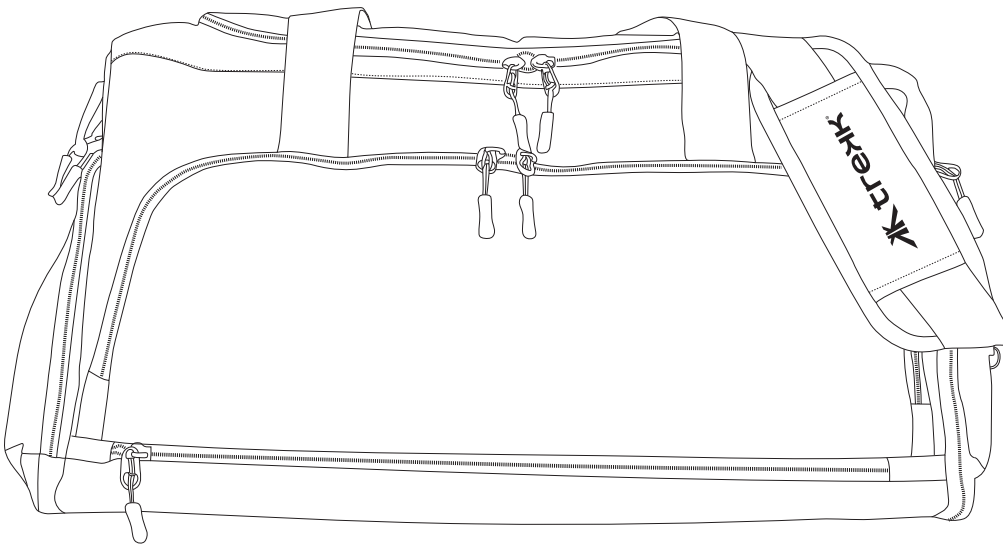

Product Art Template

Product: **TK1048 - Trekk S-Max Sportsbag**
Product Size: **515mm(w) x 270mm(h) x 280mm(d)**
Product Colour:
Decoration Size: **mm(w) x mm(h)**
Decoration Method:
Decoration Colour:

Artwork Approval

Art Version: V1

Product Scale 25%

Front

Back

Notes:

Please check that all the details are correct before providing your approval with confirmed art version
Where the decoration method uses digital printing techniques colours are produced using CMYK equivalent.