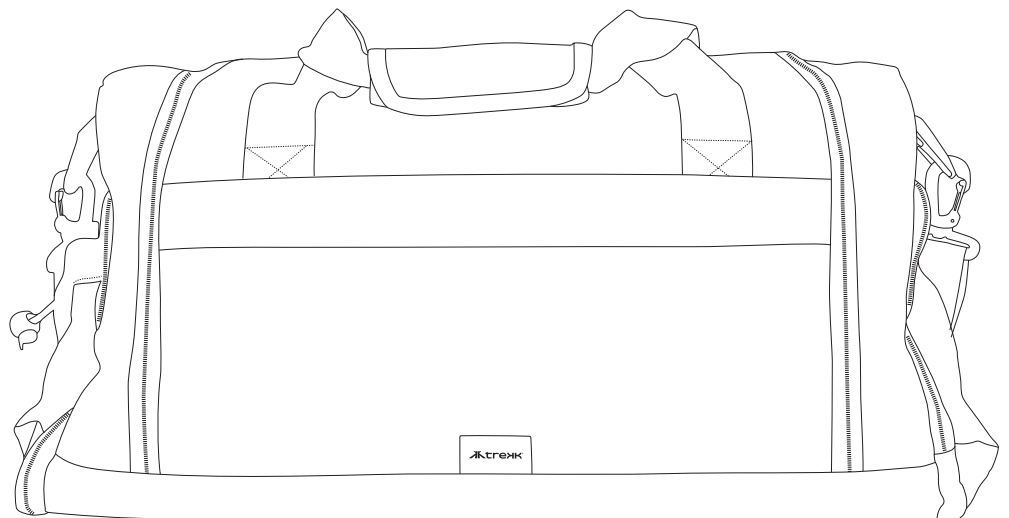

Product Art Template

Product: **TK1048 - Trekk S-Max Sportsbag**
Product Size: **515mm(w) x 270mm(h) x 280mm(d)**
Product Colour:
Decoration Size: **mm(w) x mm(h)**
Decoration Method:
Decoration Colour:

Artwork Approval

Art Version: V1

Product Scale 25%

Front

Back

Notes:

Please check that all the details are correct before providing your approval with confirmed art version
Where the decoration method uses digital printing techniques colours are produced using CMYK equivalent.