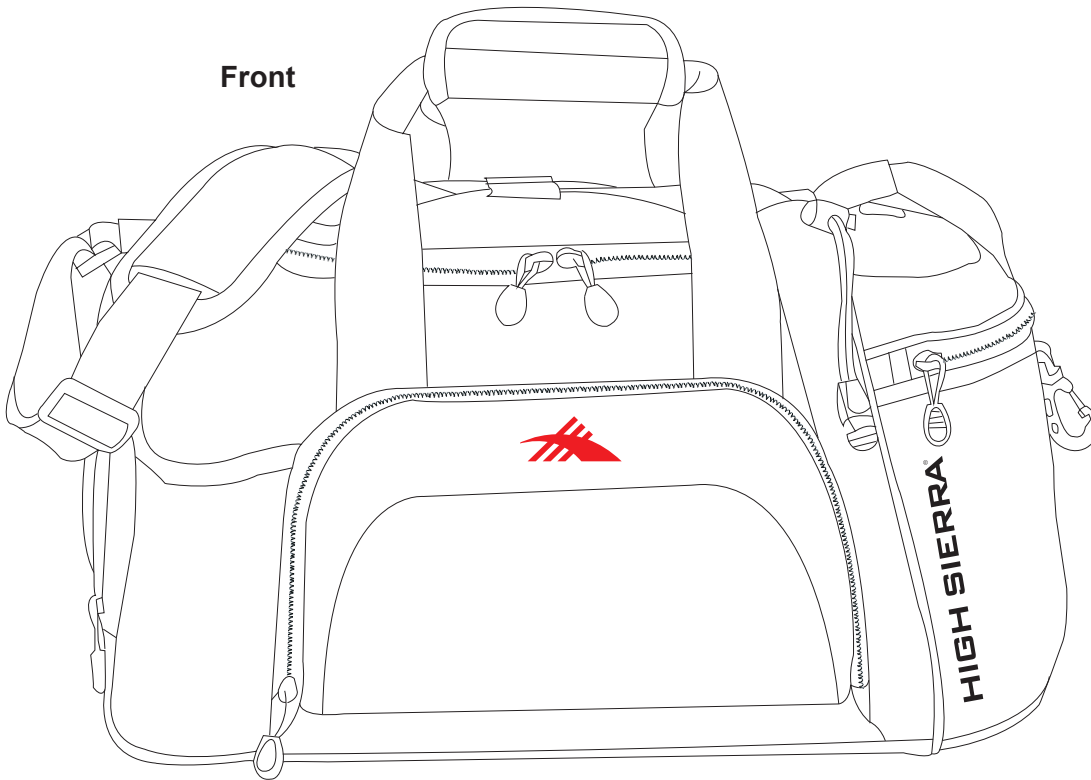

Product Art Template

Product: **HS1007 - High Sierra 22" Switch
Blade Sport Duffel Bag**

Product Size: **558mm(w) x 266mm(h) x 254mm(d)**

Product Colour:

Decoration Size: **mm(w) x mm(h)**

Decoration Method:

Decoration Colour:

**Artwork
Approval**

Art Version: V1

Product Scale 25%

Front