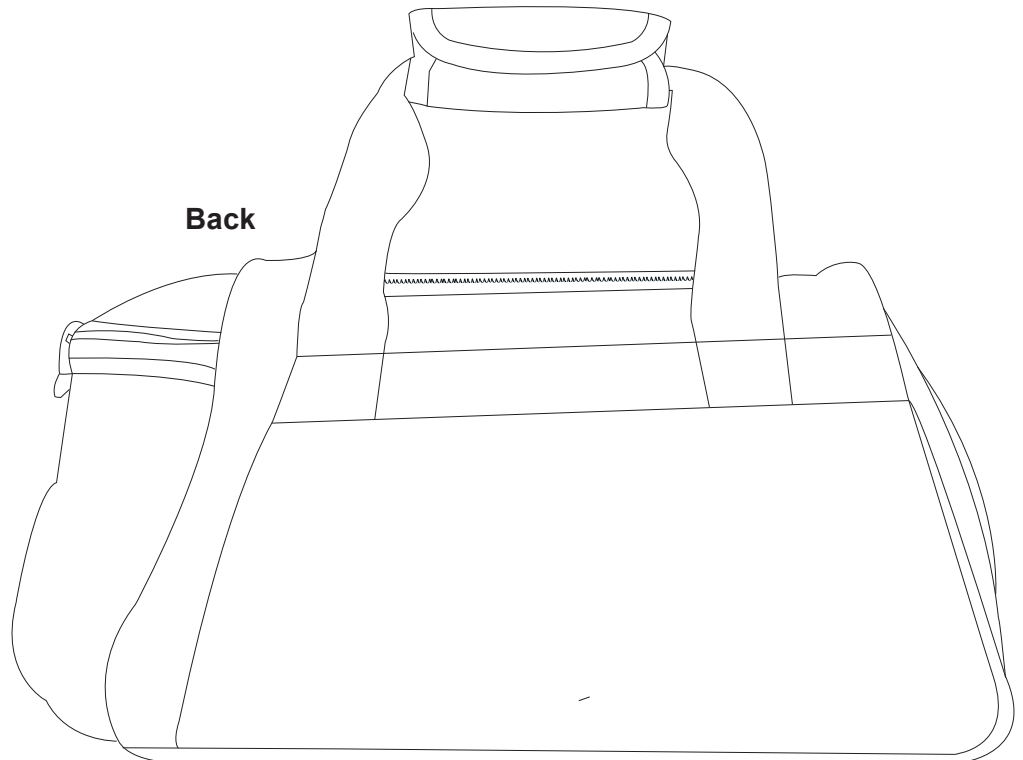

Decoration Colour:

**Artwork
Approval**

Art Version: V1

Product Scale 25%

Front

Back

Notes:

Please check that all the details are correct before providing your approval with confirmed art version