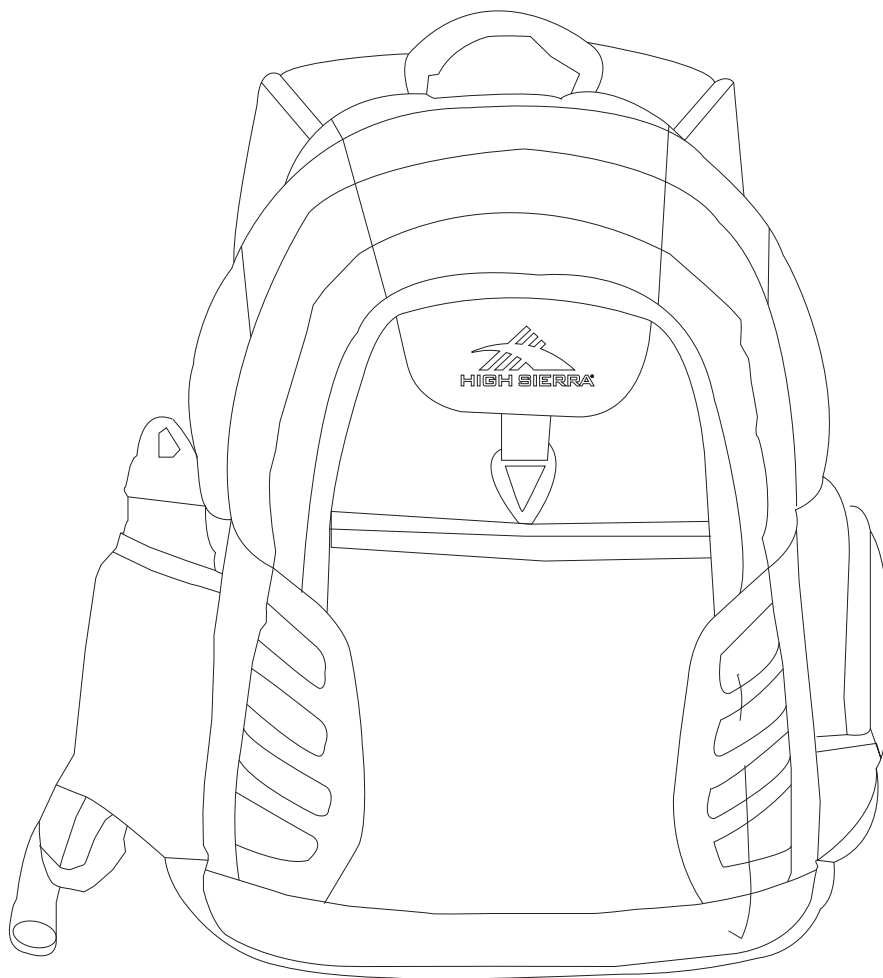

# Product Art Template

Product: **HS1002 - High Sierra Swerve Big Wig  
17 inch Compu-Backpack**

Product Size: **495mm(h) x 337mm(w) x 254mm(d)**

Product Colour:

Decoration Size: **mm(w) x mm(h)**

Decoration Method:

Decoration Colour:

**Artwork  
Approval**

Art Version: V1

**Product Scale 25%**

---