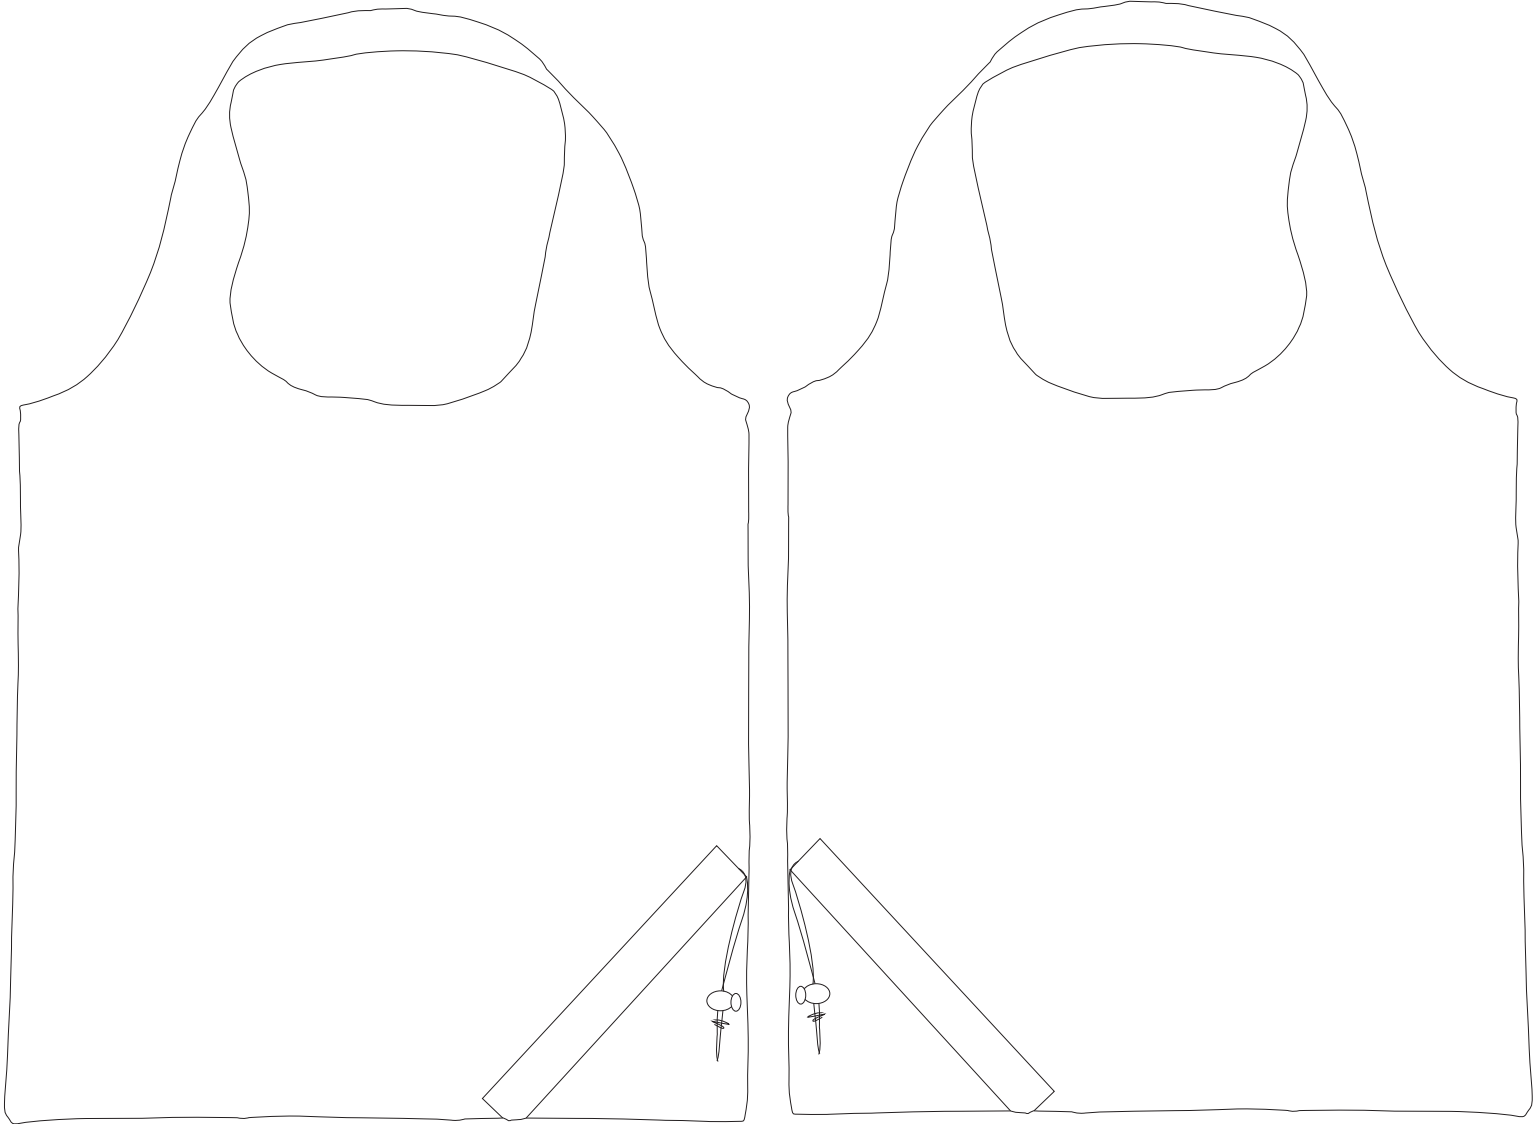

Product Art Template

Product: **5178 - Bungalow Foldaway Shopper Tote**

Product Size: **393mm(w) x 381mm(h)**

Product Colour:

Decoration Size: **mm(w) x mm(h)**

Decoration Method:

Decoration Colour:

Artwork Approval

Art Version: V1

Product Scale 25%

Front

Back

Notes:

Please check that all the details are correct before providing your approval with confirmed art version

Where the decoration method uses digital printing techniques colours are produced using CMYK equivalent.