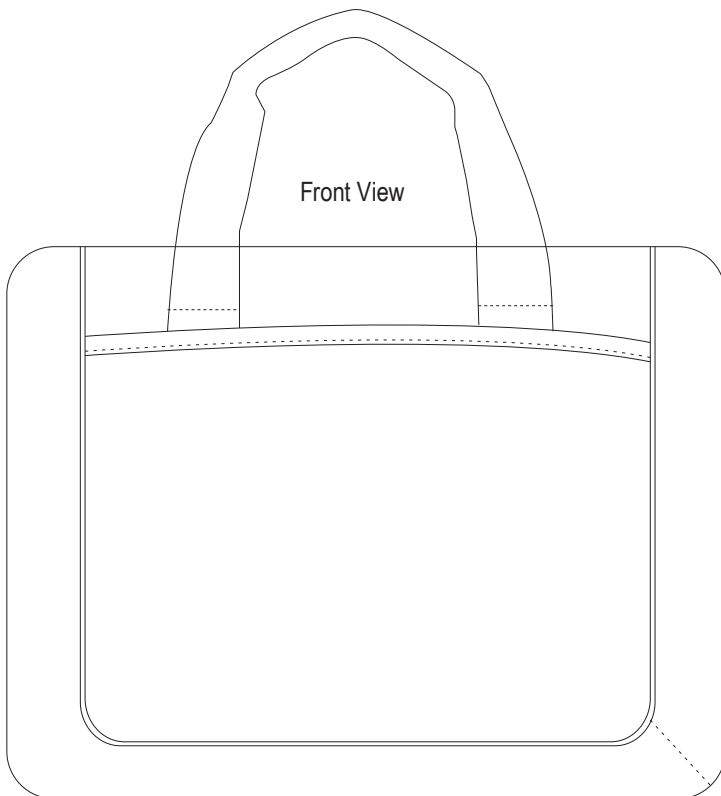

# Product Art Template

Product: **5173 - Dolphin Business Briefcase**  
Product Size: **380mm(w) x 292mm(h) x 70mm(d)**  
Product Colour:  
Decoration Size: **mm(w) x mm(h)**  
Decoration Method:  
Decoration Colour:

**Artwork  
Approval**

Art Version: V1

**Product Scale 25%**