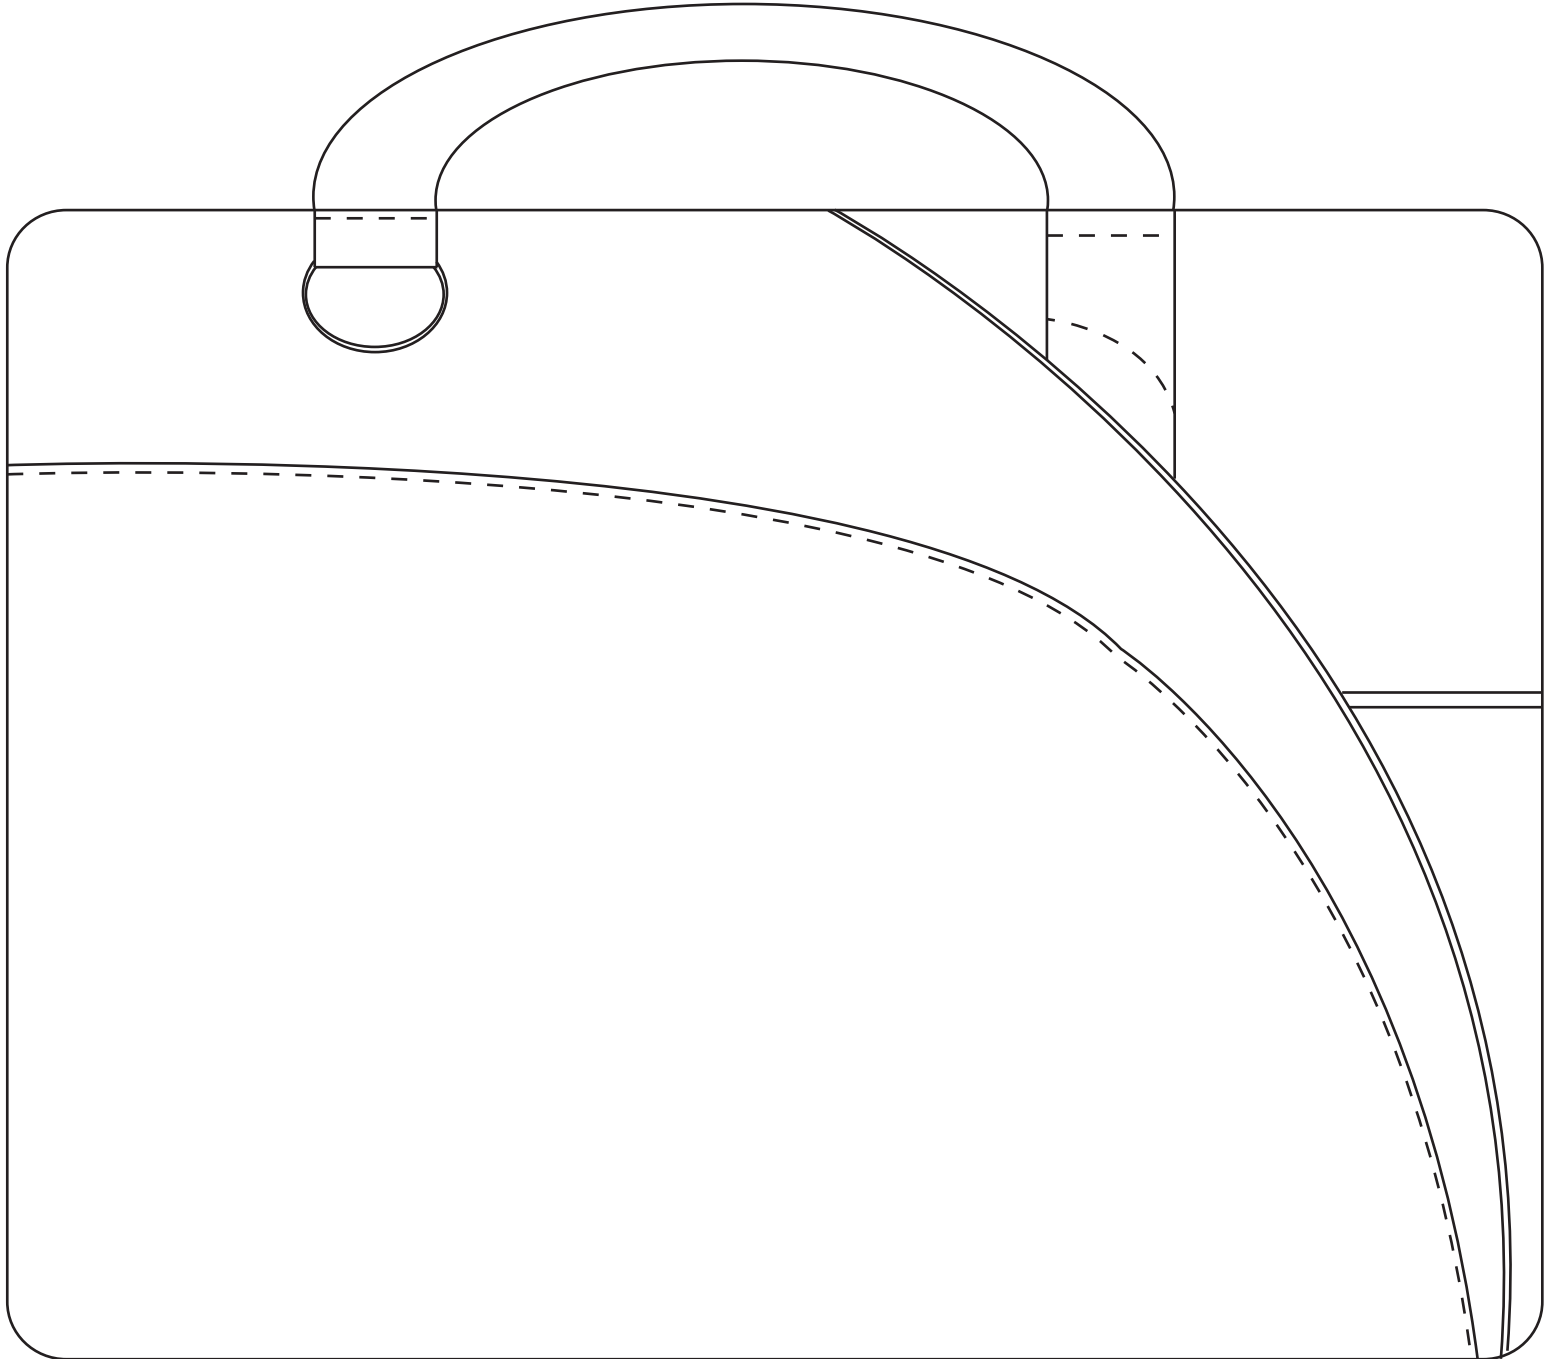

# Product Art Template

Product: **5154 - Double Curve Conference Bag**  
Product Size: **406mm(w) x 304mm(h) x 82mm(d)**  
Product Colour:  
Decoration Size: **mm(w) x mm(h)**  
Decoration Method:  
Decoration Colour:

**Artwork Approval**

Art Version: V1

**Product Scale 50%**

**Notes:**

Please check that all the details are correct before providing your approval with confirmed art version  
Where the decoration method uses digital printing techniques colours are produced using CMYK equivalent.