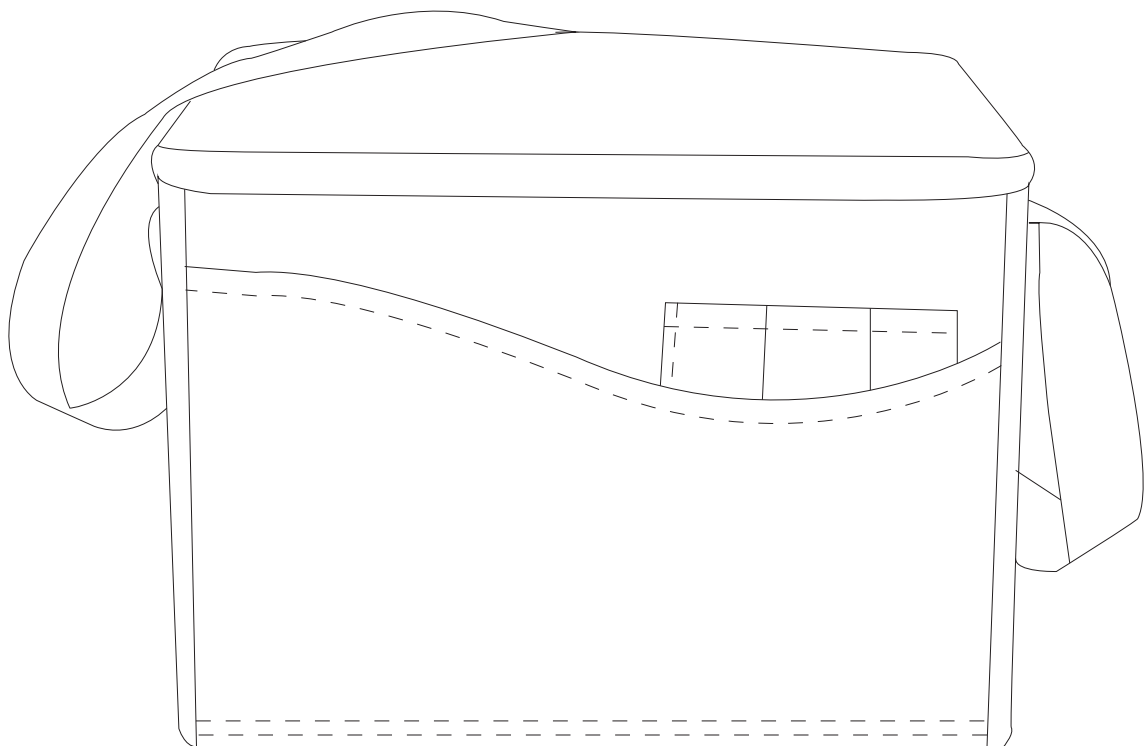

Product Art Template

Product: **4417 - Non-Woven Lunch Cooler**
Product Size: **219mm(w) x 165mm(h) x 171mm(d)**
Product Colour:
Decoration Size: **mm(w) x mm(h)**
Decoration Method:
Decoration Colour:

**Artwork
Approval**

Art Version: V1

Product Scale 50%

Notes:

Please check that all the details are correct before providing your approval with confirmed art version
Where the decoration method uses digital printing techniques colours are produced using CMYK equivalent.