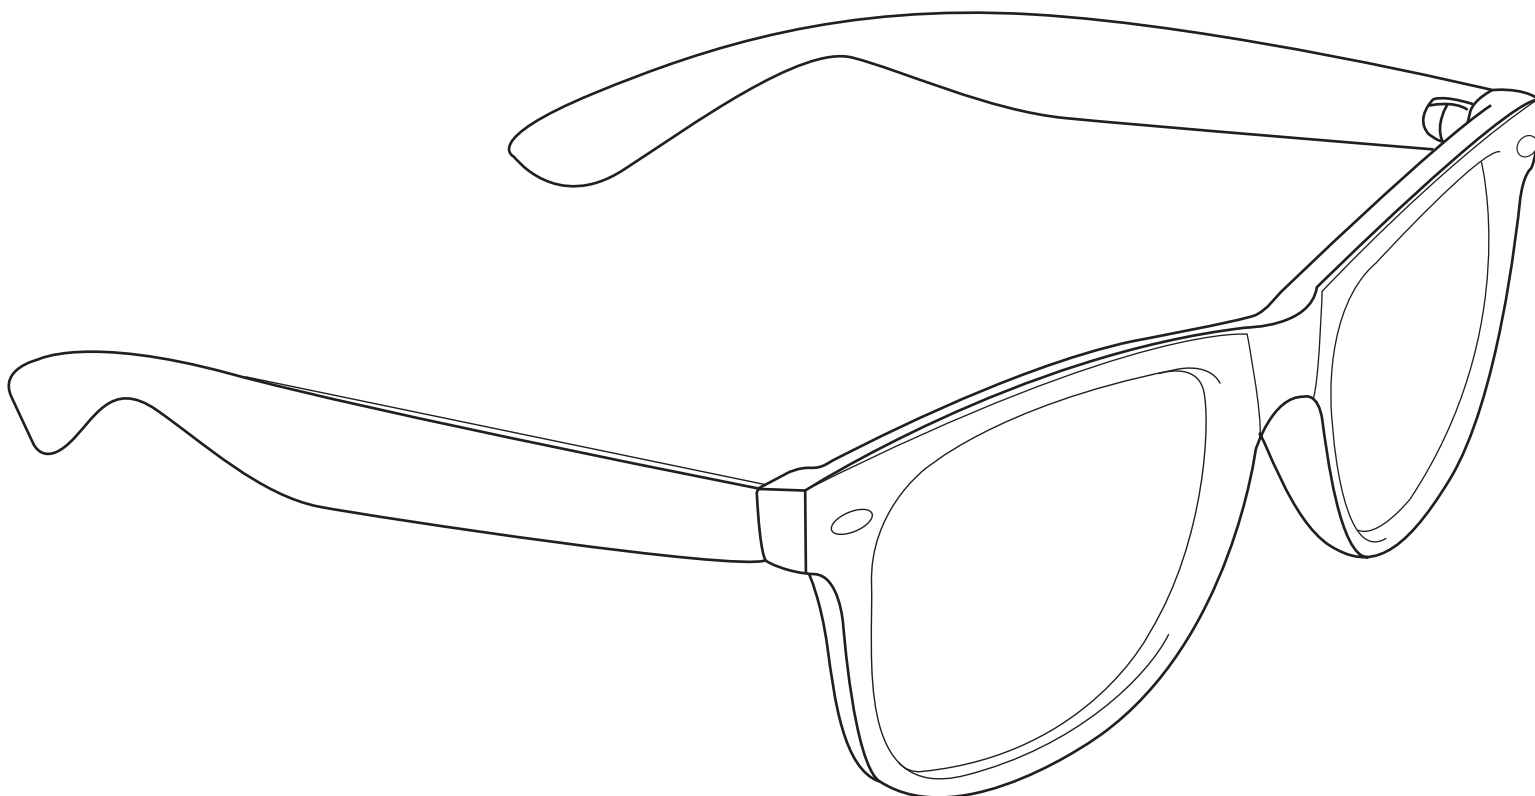

Product Art Template

Product: **SM-7821 - The Sun Ray Promotional
Glasses**

Product Size: **142mm(h) x 50mm(d)**

Product Colour:

Decoration Size: **mm(w) x mm(h)**

Decoration Method:

Decoration Colour:

**Artwork
Approval**

Art Version: V1

Product Scale 100%

Notes:

Please check that all the details are correct before providing your approval with confirmed art version

Where the decoration method uses digital printing techniques colours are produced using CMYK equivalent.