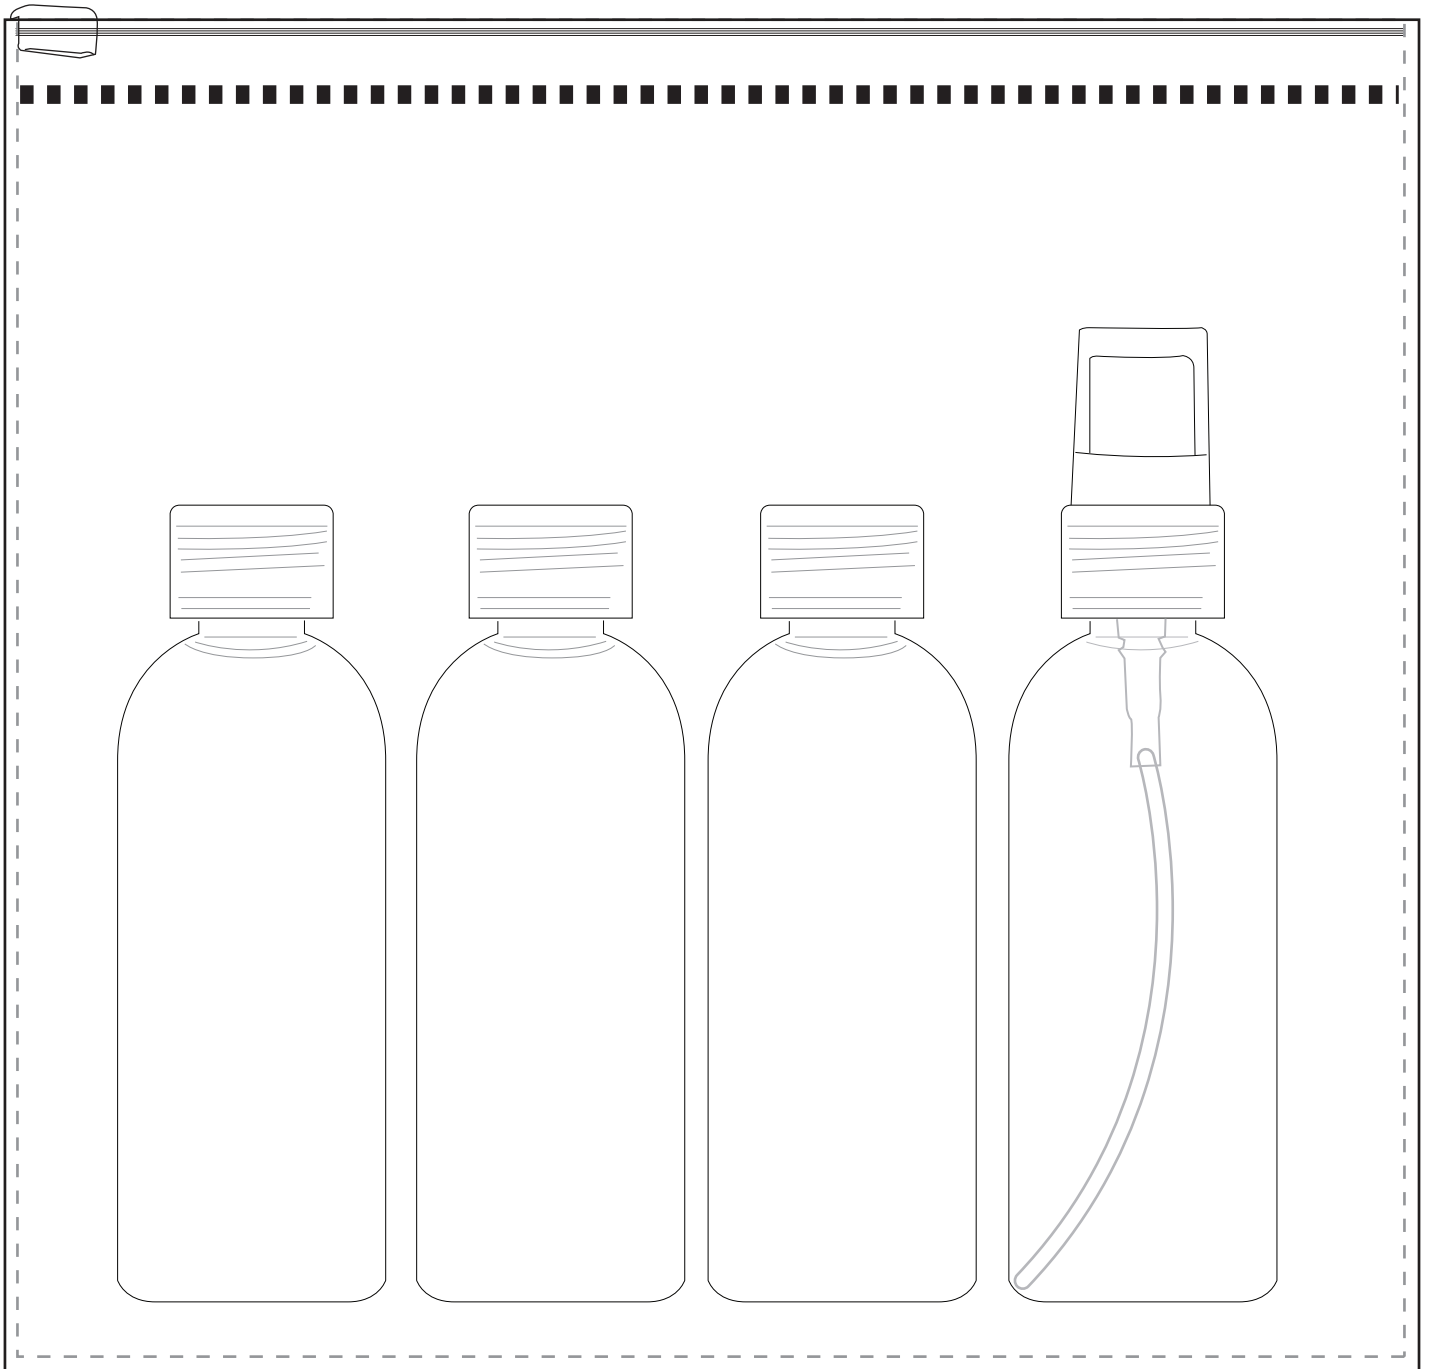

Product Art Template

Product: **SM-9488 - Carry-On Kit**

Product Size: **186mm(w) x 181mm(h) x 38mm(d)**

Product Colour:

Decoration Size: **mm(w) x mm(h)**

Decoration Method:

Decoration Colour:

Artwork Approval

Art Version: V1

Product Scale 100%

Notes:

Please check that all the details are correct before providing your approval with confirmed art version

Where the decoration method uses digital printing techniques colours are produced using CMYK equivalent.