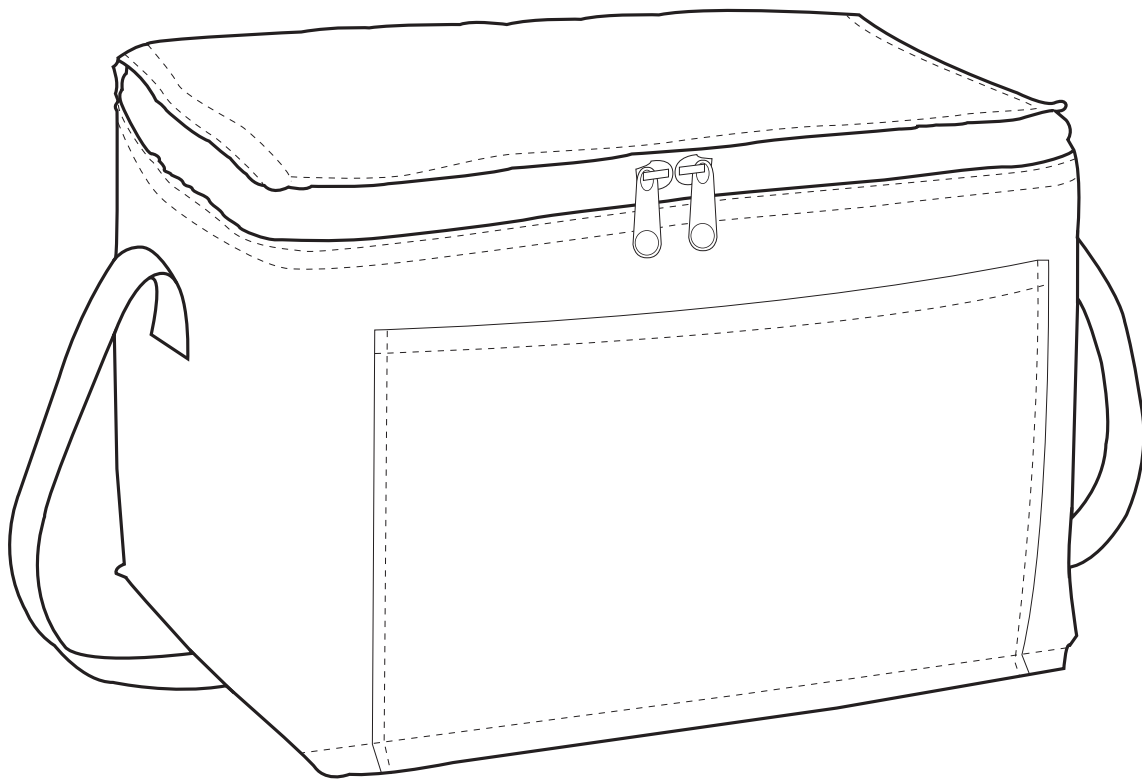

Product Art Template

Product: **SM-7408 - Spectrum Budget 6 Can
Lunch Cooler**

Product Size: **203mm(w) x 152mm(h) x 152mm(d)**

Product Colour:

Decoration Size: **mm(w) x mm(h)**

Decoration Method:

Decoration Colour:

**Artwork
Approval**

Art Version: V1

Product Scale 50%

Notes:

Please check that all the details are correct before providing your approval with confirmed art version
Where the decoration method uses digital printing techniques colours are produced using CMYK equivalent.